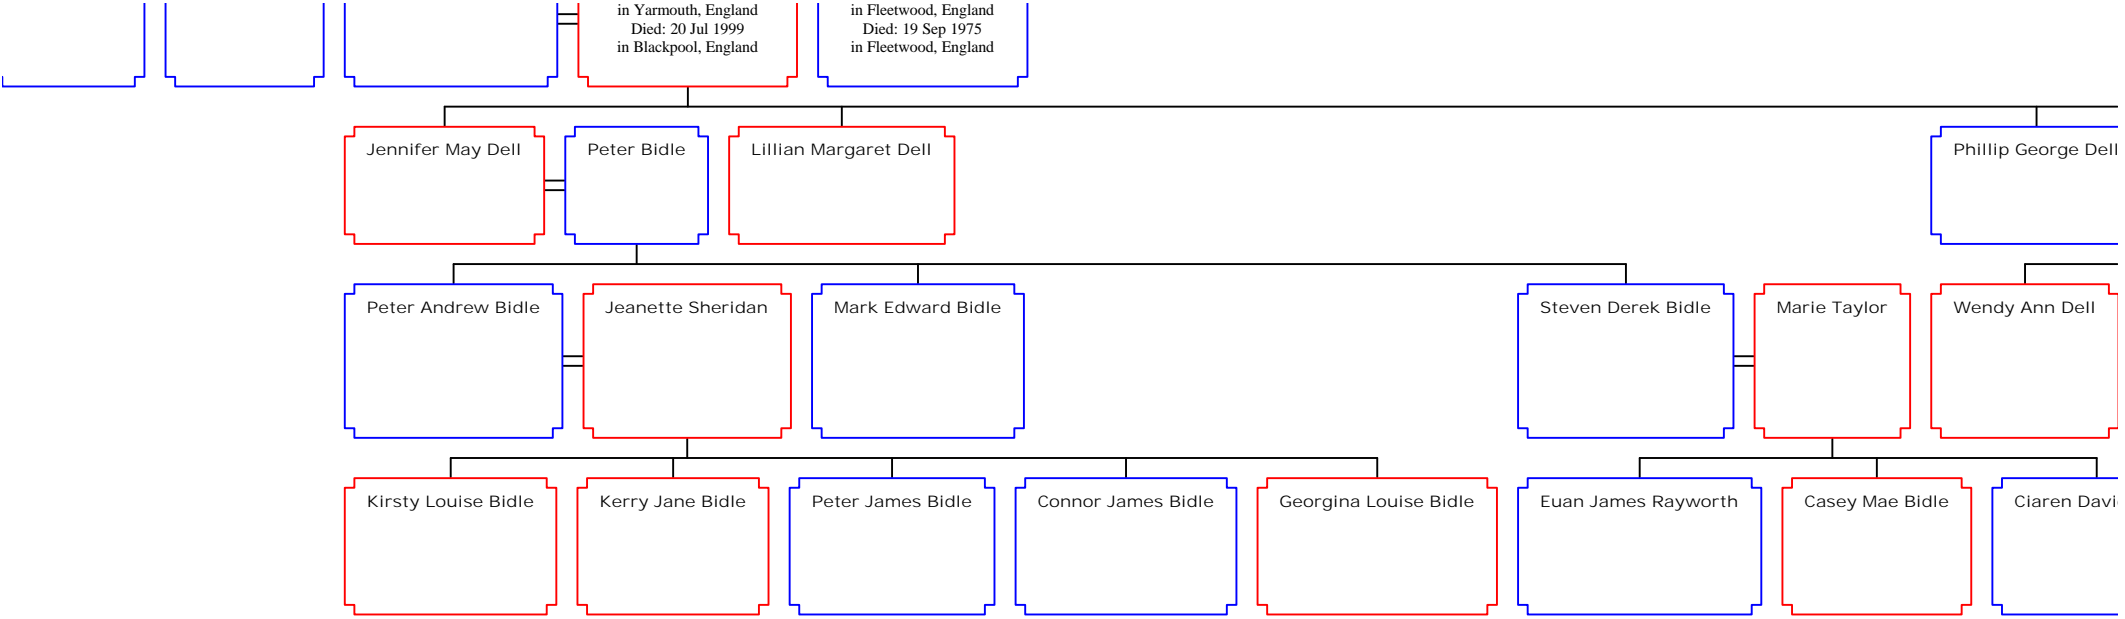

George Armstrong

Ralph Wheatley
Born: 1906
Died: Dead

an

Died: Dead

vn

Elizabeth D
Born: 1912
in Fleetwood, Lancashi
Died: 1990
in Salford, Engl

Lancashire, England
d: 1990
rd, England

Phillip Grieg

4
Durham

Born: 1896
in Sunderland, Durham
Died:
in

Born: 1898
in Sunderland, Durham
Died:
in

Born: 1900
in Sunderland, Durham
Died:
in

John Henry Patchett
Born: 1845
in Leeds, Yorkshire
Died: 1901
in Sunderland, Durham