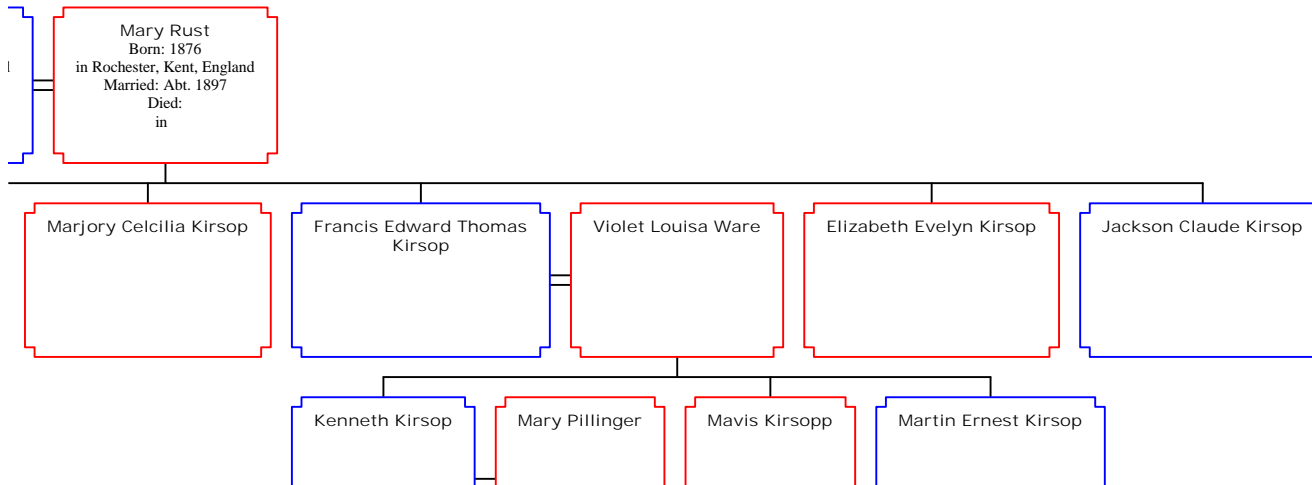

All-in-One Tree of Daniel McLean