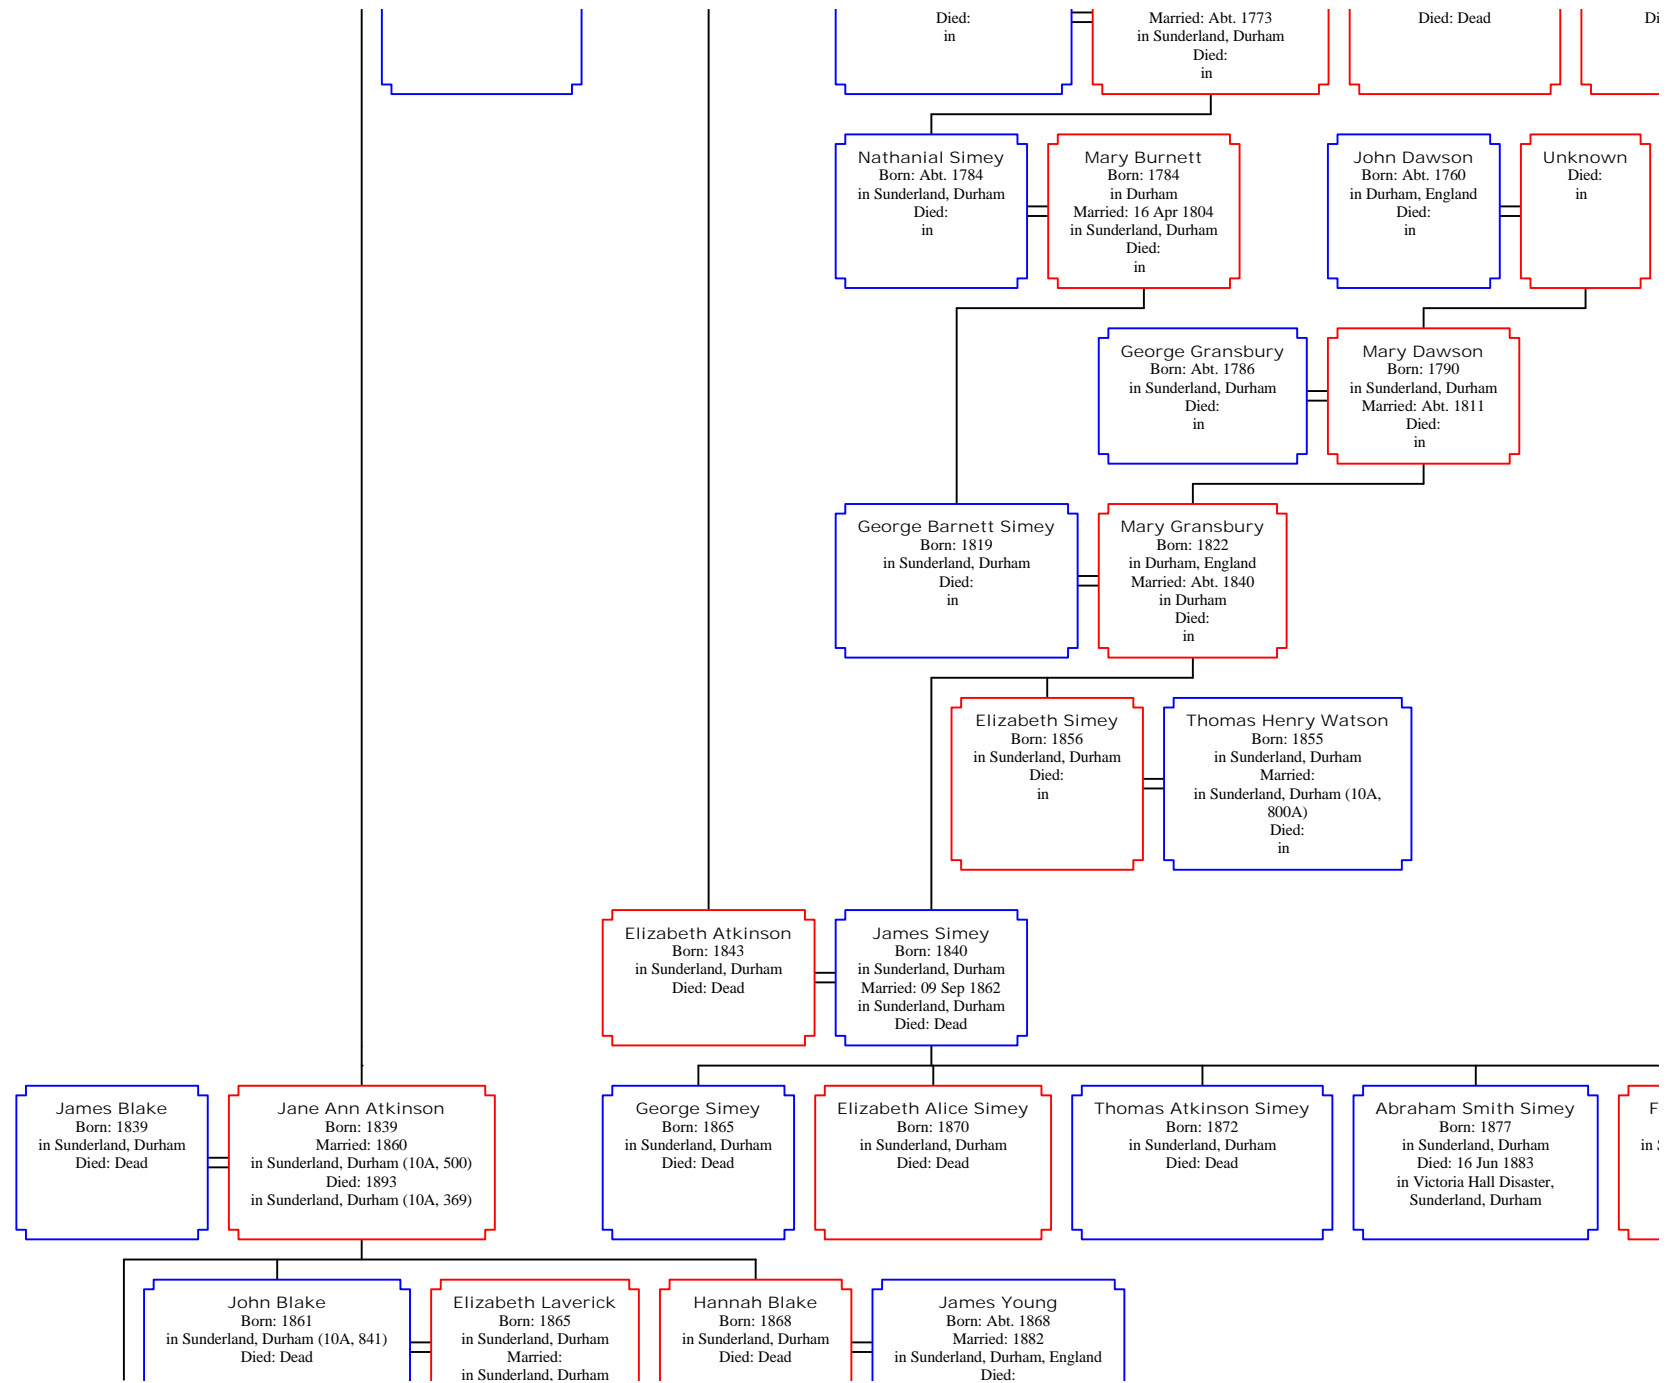

George Armstrong

Ralph Wheatley
Born: 1906
Died: Dead

an

Died: Dead

vn

Elizabeth D
Born: 1912
in Fleetwood, Lancashi
Died: 1990
in Salford, Engl

Lancashire, England
d: 1990
rd, England

Phillip Grieg

4
Durham

Born: 1896
in Sunderland, Durham
Died:
in

Born: 1898
in Sunderland, Durham
Died:
in

Born: 1900
in Sunderland, Durham
Died:
in

John Henry Patchett
Born: 1845
in Leeds, Yorkshire
Died: 1901
in Sunderland, Durham