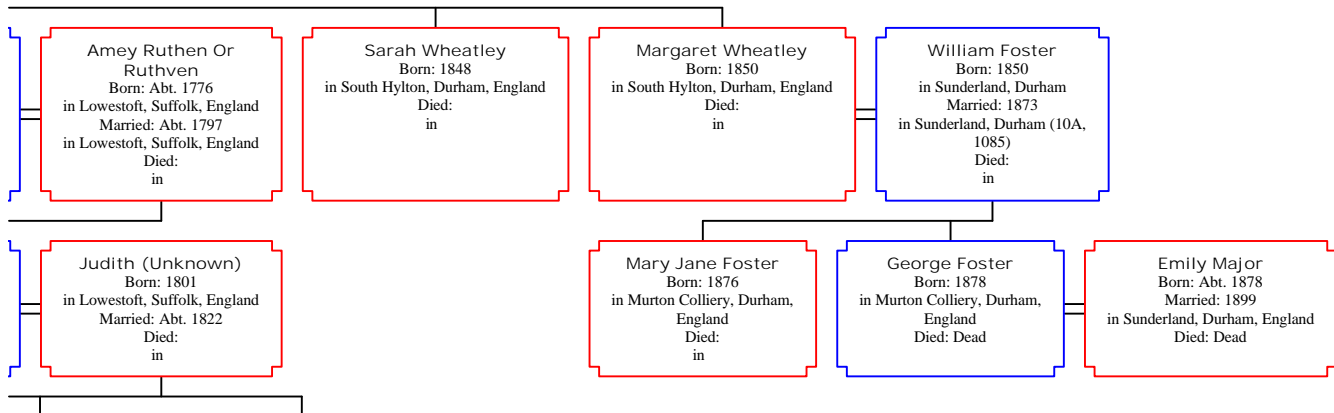

)

All-in-One Tree of Daniel McLean

Ann Clodd
Born: 1832
Temple Town, Durham ?
Married: Dec 1851
Widbridge, Suffolk, England
Died: 1880
South Shields, Durham

John C Trusson
Born: 1865
in Sunderland, Durham
Died: Dead

William A Trusson
Born: 1871
in Hebburn, Durham
Died: Dead

Burton Lawrence Wheatley
Born: 1889
in Fort William, Ontario, Canada
Died: Dead
in Canada

Ethel Mae Wheatley
Born: 1891
in Fort William, Ontario, Canada
Died: Dead
in Canada

William John Charles Wheatley
Born: 1893
in Field, B.C., Canada
Died: Dead
in Canada

James Wheatley
Born: 1900
in South Hylton, Durham, England
Died: Dead

Samuel Holgate Wheatley
Born: 1902
Died: Dead

Martha Ann Wheatley
Born: 1904
Died: Dead

George Armstrong

Ralph Wheatley
Born: 1906
Died: Dead

an

Died: Dead

vn

Elizabeth D
Born: 1912
in Fleetwood, Lancashi
Died: 1990
in Salford, Engl

Lancashire, England
d: 1990
rd, England

Phillip Grieg