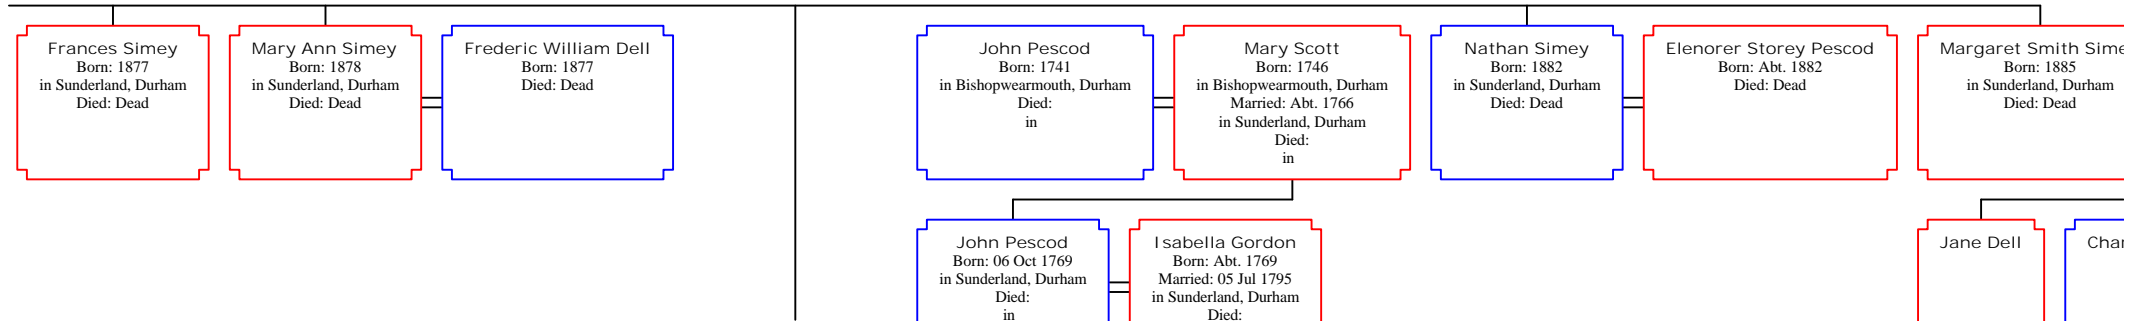

William John Charles Wheatley
Born: 1893
in Field, B.C., Canada
Died: Dead
in Canada

James Wheatley
Born: 1900
in South Hylton, Durham, England
Died: Dead

Samuel Holgate Wheatley
Born: 1902
Died: Dead

Martha Ann Wheatley
Born: 1904
Died: Dead

George Armstrong

Ralph Wheatley
Born: 1906
Died: Dead

an

Died: Dead

vn

Elizabeth D
Born: 1912
in Fleetwood, Lancashi
Died: 1990
in Salford, Engl

Lancashire, England
d: 1990
rd, England

Phillip Grieg

4
Durham

Born: 1896
in Sunderland, Durham
Died:
in

Born: 1898
in Sunderland, Durham
Died:
in

Born: 1900
in Sunderland, Durham
Died:
in

John Henry Patchett
Born: 1845
in Leeds, Yorkshire
Died: 1901
in Sunderland, Durham