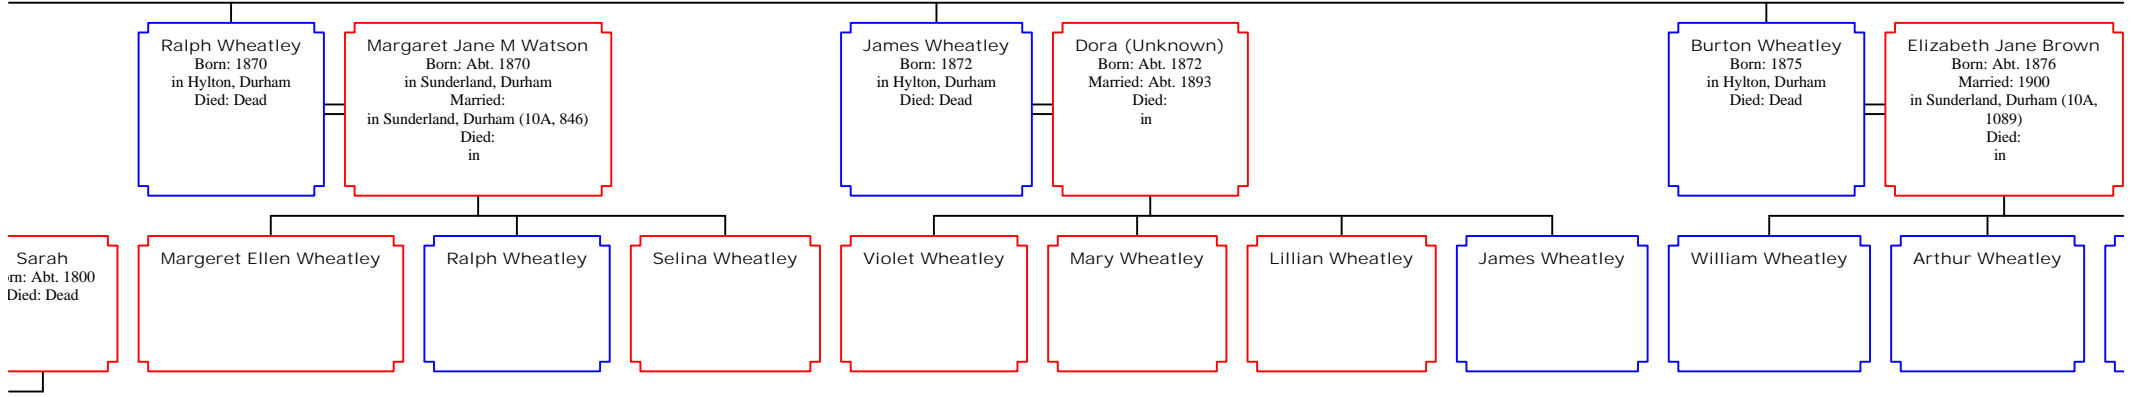

)

All-in-One Tree of Daniel McLean

Ann Clodd
Born: 1832
Temple Town, Durham ?
Married: Dec 1851
Widbridge, Suffolk, England
Died: 1880
South Shields, Durham

John C Trusson
Born: 1865
in Sunderland, Durham
Died: Dead

William A Trusson
Born: 1871
in Hebburn, Durham
Died: Dead

Burton Lawrence Wheatley
Born: 1889
in Fort William, Ontario, Canada
Died: Dead
in Canada

Ethel Mae Wheatley
Born: 1891
in Fort William, Ontario, Canada
Died: Dead
in Canada

William John Charles Wheatley
Born: 1893
in Field, B.C., Canada
Died: Dead
in Canada

James Wheatley
Born: 1900
in South Hylton, Durham, England
Died: Dead

Samuel Holgate Wheatley
Born: 1902
Died: Dead

Martha Ann Wheatley
Born: 1904
Died: Dead

George Armstrong

Ralph Wheatley
Born: 1906
Died: Dead

an

Died: Dead

vn

Elizabeth D
Born: 1912
in Fleetwood, Lancashi
Died: 1990
in Salford, Engl

Lancashire, England
d: 1990
rd, England

Phillip Grieg