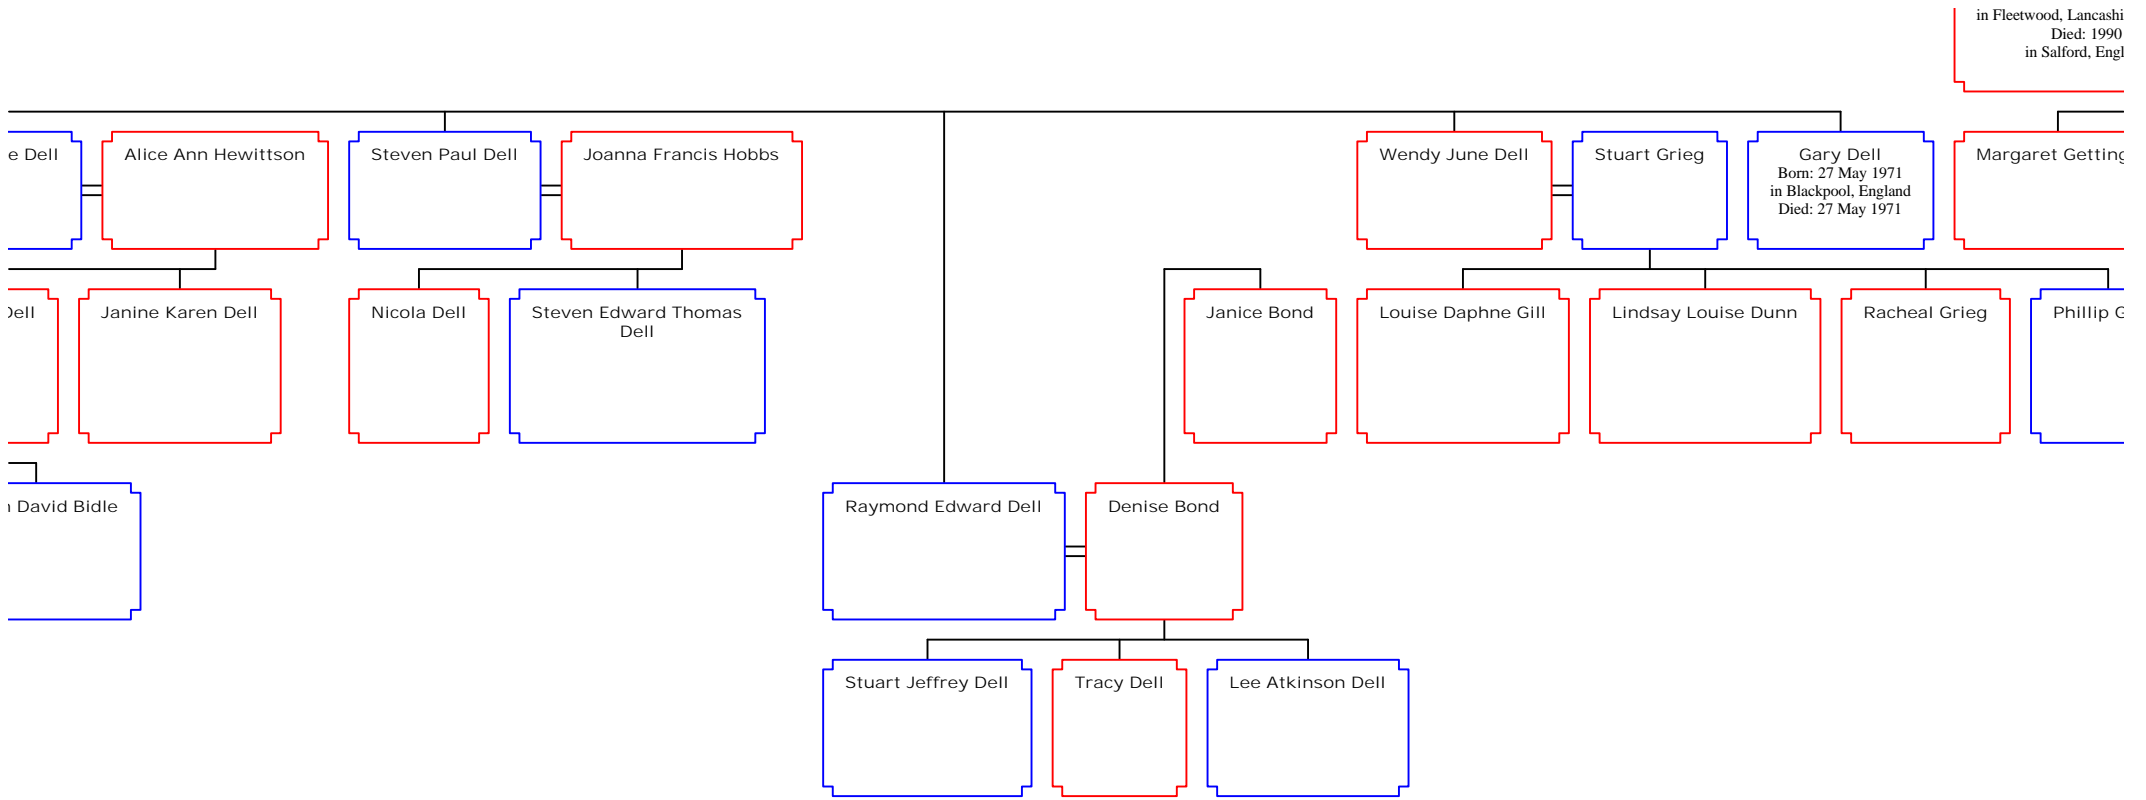

George Armstrong

Ralph Wheatley
Born: 1906
Died: Dead

an

Died: Dead

vn

Elizabeth D
Born: 1912
in Fleetwood, Lancashi
Died: 1990
in Salford, Engl

Lancashire, England
d: 1990
rd, England

Phillip Grieg