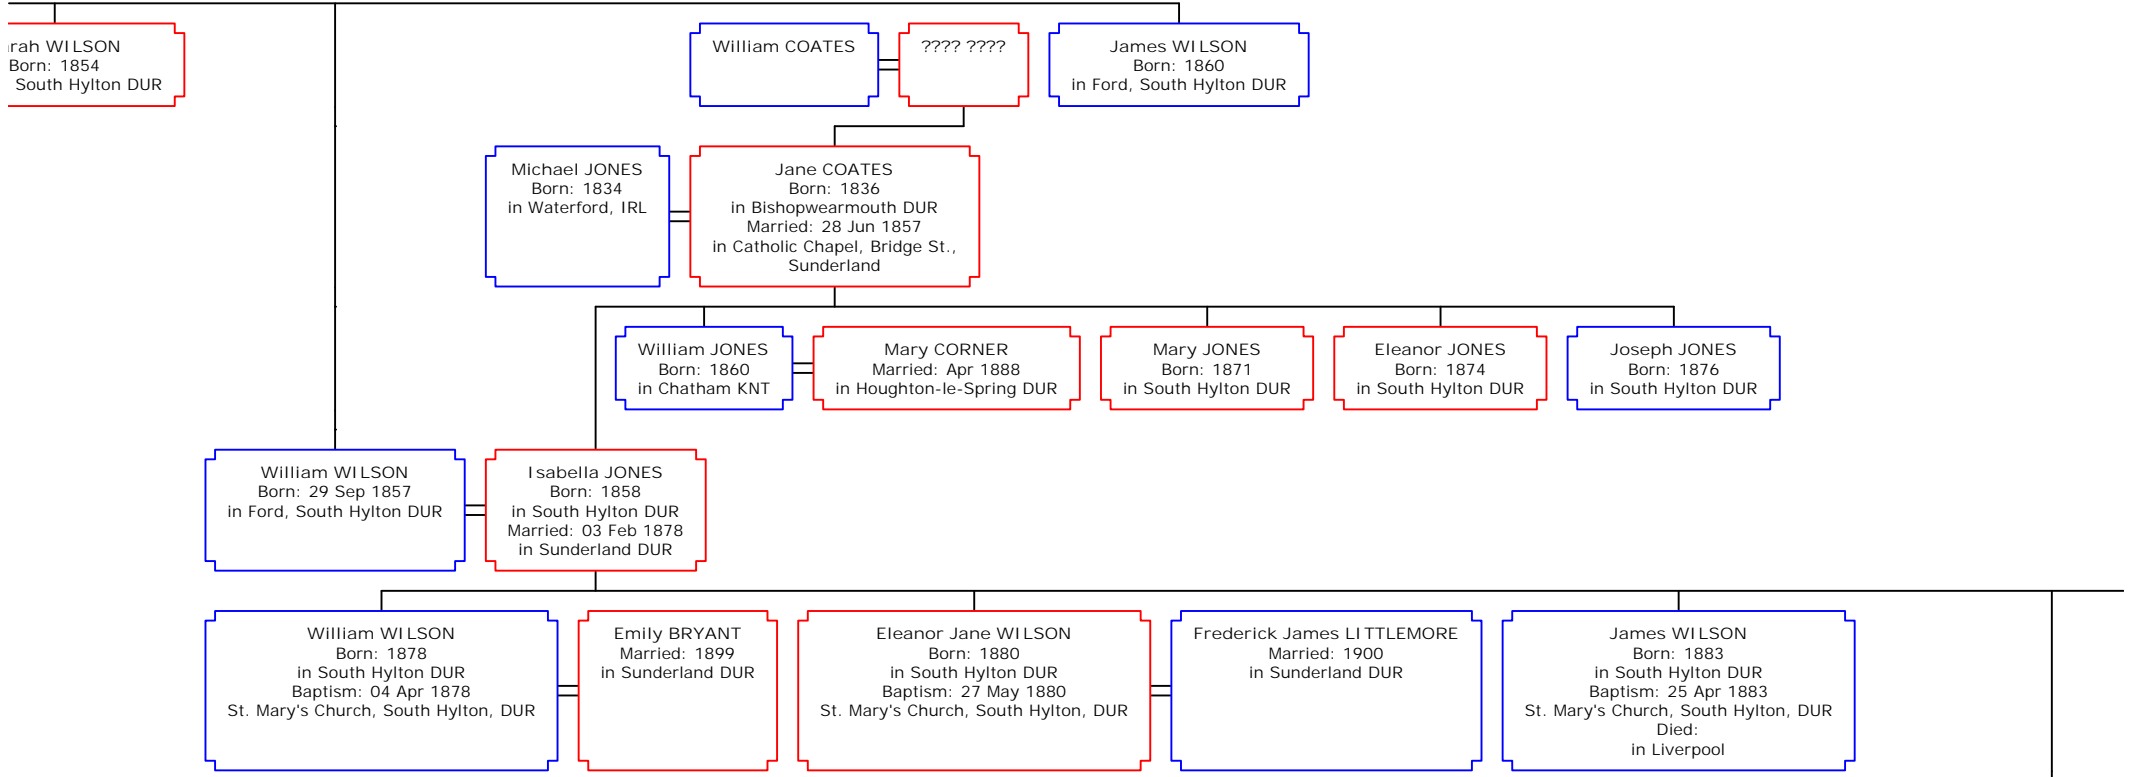

# The Family Tree of

# æ of Robert Wilson

18 Jun 1877  
Sunderland, DUR  
: Jun 1894  
Sunderland DUR

Compiled by  
South Hylton Local History Society  
from data kindly supplied by Kay Wilson

Robert WILSON  
Born: 04 Jul 1885  
in South Hylton DU  
Baptism: 05 Aug 18  
St. Mary's Church, South Hy  
Died: 13 Feb 1965  
in Sunderland DUF

Dorothy WILSON  
Born:  
in Sunderland DUR  
Died:  
in Sunderland DUR

ii

Joseph Aitken SINCLAIR  
Married: 1905  
in Sunderland DUR

John Dowsey MAGOG  
Born: 1886  
in Sunderland DUR