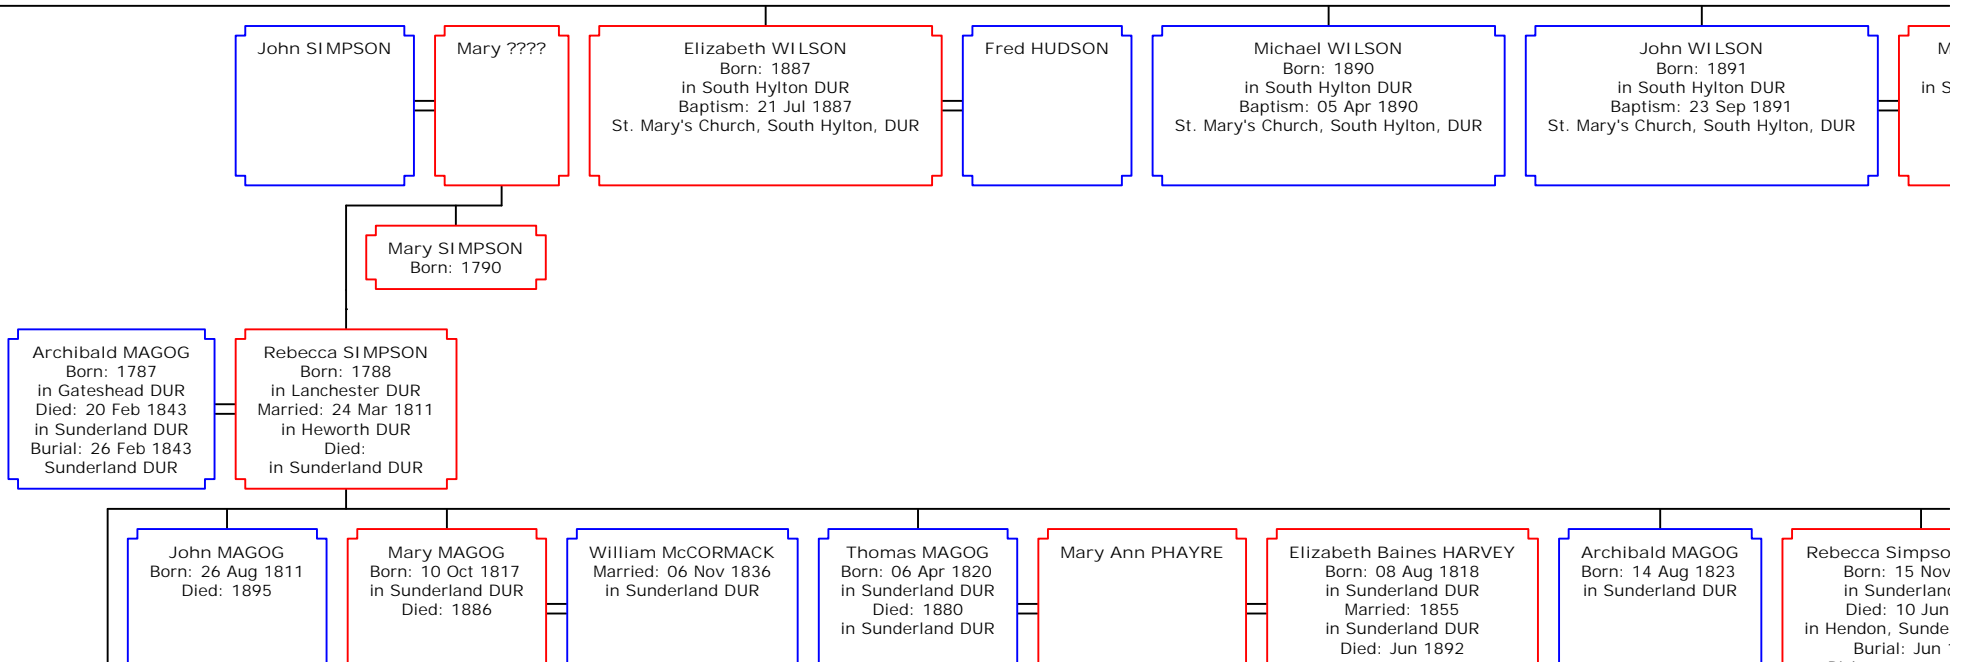

# The Family Tree of

# æ of Robert Wilson

18 Jun 1877  
Sunderland, DUR  
: Jun 1894  
Sunderland DUR

Compiled by  
South Hylton Local History Society  
from data kindly supplied by Kay Wilson

Robert WILSON  
Born: 04 Jul 1885  
in South Hylton DU  
Baptism: 05 Aug 18  
St. Mary's Church, South Hy  
Died: 13 Feb 1965  
in Sunderland DUF

Dorothy WILSON  
Born:  
in Sunderland DUR  
Died:  
in Sunderland DUR

ii

Joseph Aitken SINCLAIR  
Married: 1905  
in Sunderland DUR

John Dowsey MAGOG  
Born: 1886  
in Sunderland DUR