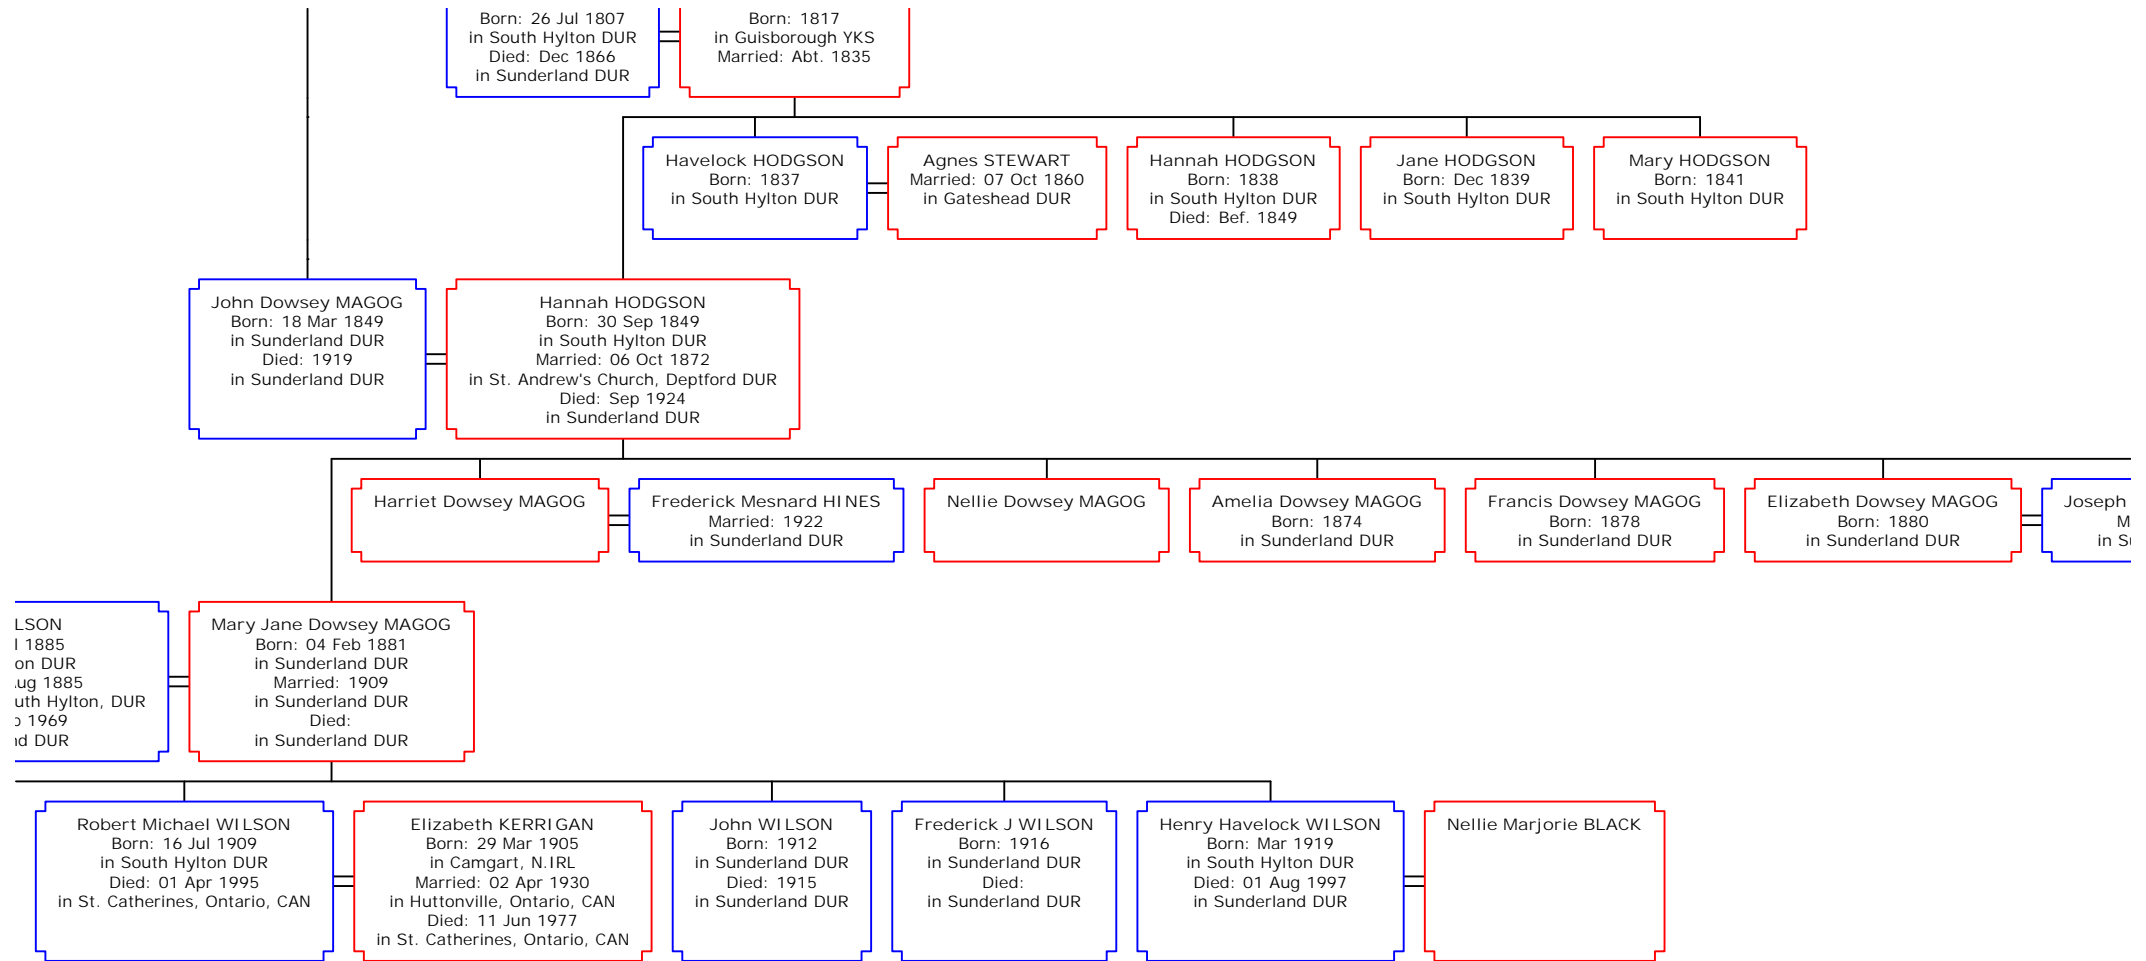

# The Family Tree of

# æ of Robert Wilson

18 Jun 1877  
Sunderland, DUR  
: Jun 1894  
Sunderland DUR

Compiled by  
South Hylton Local History Society  
from data kindly supplied by Kay Wilson

Robert WILSON  
Born: 04 Jul 1885  
in South Hylton DU  
Baptism: 05 Aug 18  
St. Mary's Church, South Hy  
Died: 13 Feb 1965  
in Sunderland DUF

Dorothy WILSON  
Born:  
in Sunderland DUR  
Died:  
in Sunderland DUR

ii

Joseph Aitken SINCLAIR  
Married: 1905  
in Sunderland DUR

John Dowsey MAGOG  
Born: 1886  
in Sunderland DUR