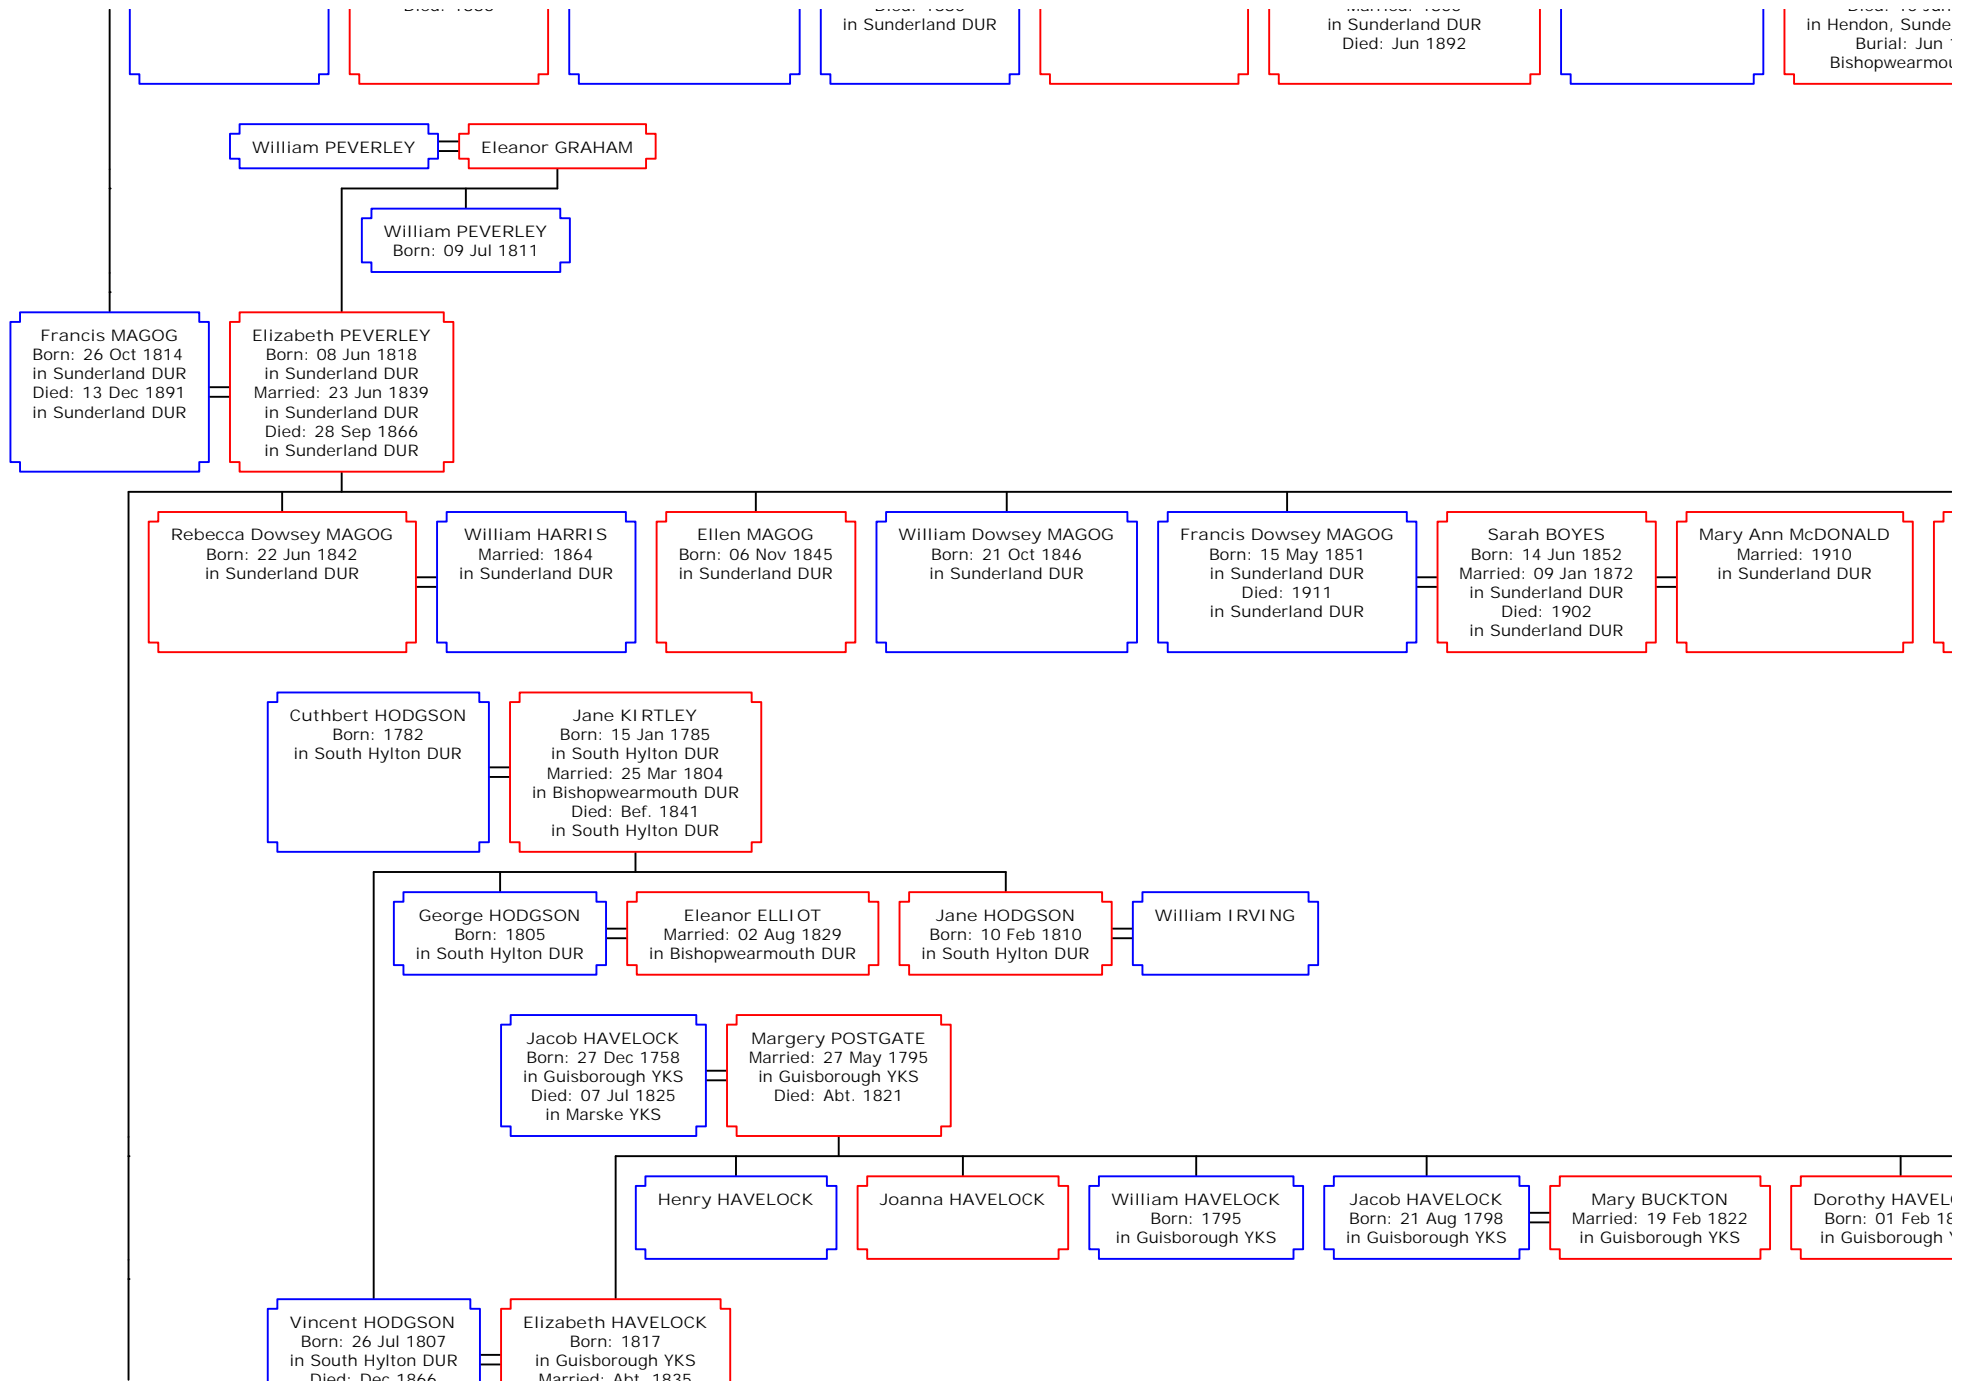

# The Family Tree of

# æ of Robert Wilson

18 Jun 1877  
Sunderland, DUR  
: Jun 1894  
Sunderland DUR

Compiled by  
South Hylton Local History Society  
from data kindly supplied by Kay Wilson

Robert WILSON  
Born: 04 Jul 1885  
in South Hylton DU  
Baptism: 05 Aug 18  
St. Mary's Church, South Hy  
Died: 13 Feb 1965  
in Sunderland DUF

Dorothy WILSON  
Born:  
in Sunderland DUR  
Died:  
in Sunderland DUR

ii

Joseph Aitken SINCLAIR  
Married: 1905  
in Sunderland DUR

John Dowsey MAGOG  
Born: 1886  
in Sunderland DUR