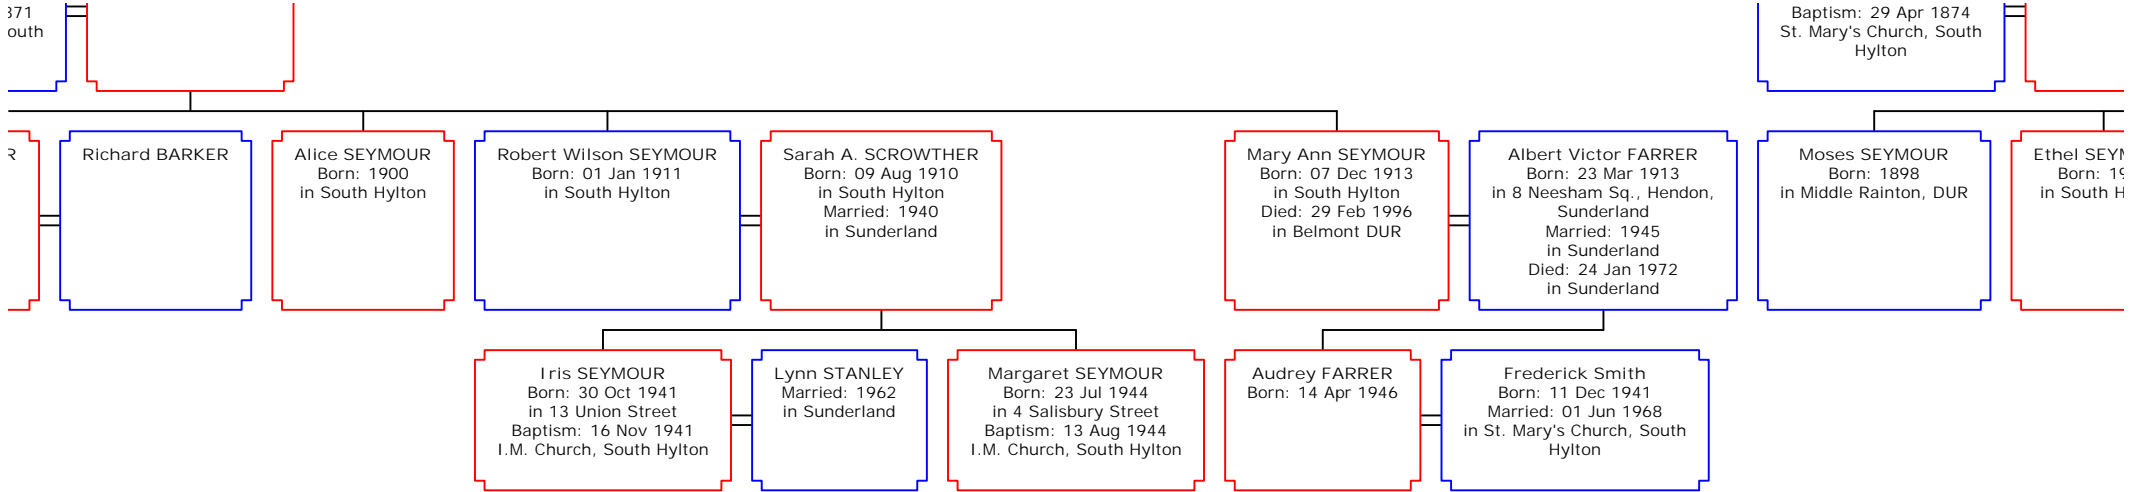

James SEYMOUR
Born: 1889
in South Hylton
Baptism: 04 Aug 1889
St. Mary's Church, South
Hylton

William Willis SEYMOUR
Born: 1884
in South Hylton
Baptism: 04 Aug 1889
St. Mary's Church, South
Hylton

A

Compiled by
South Hylton Local History Society
from information kindly supplied by Audrey & Frederic

rick Smith

Baptism: 03 Aug 1879
Mary's Church, South
Hylton

Baptism: 1881
St. Mary's Church, South
Hylton

Baptism: 10 Nov 1883
St. Mary's Church, South
Hylton

Baptism: 05 May 1886
St. Mary's Church, South
Hylton

Baptism: 07 Apr 1889
St. Mary's Church, South
Hylton

Baptism: 24 Apr 1870
St. Mary's Church, South
Hylton

Baptism: 24 Dec 1871
St. Mary's Church, South
Hylton

Margaret SEYMOUR

371
outh

James Sparkman SEYMOUR
Born: 1900
South Hylton