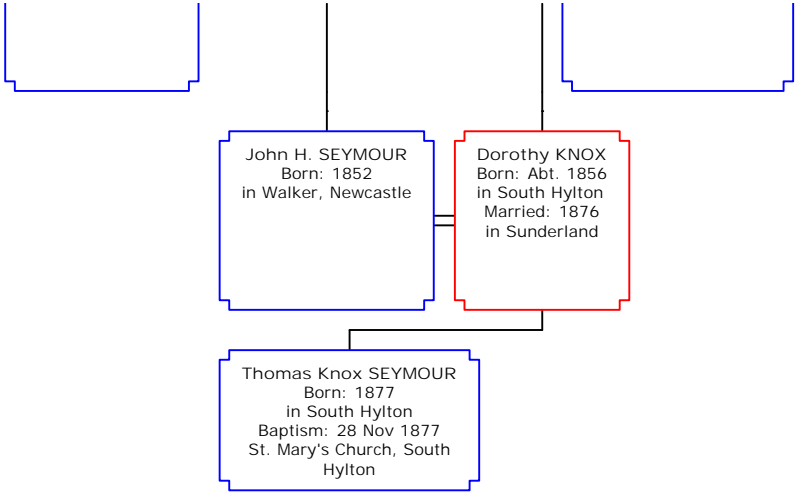

Family Tree of W

William Seymour

S
?
t,
?

R
371
outh

Margaret WILSON
Born: 14 Feb 1873
in North Hylton

John SEYMOUR
Born: 1874
in South Hylton
Baptism: 29 Apr 1874
St. Mary's Church, South
Hylton

Mary Jar
Born
in Chest

Baptism: 07 Apr 1889
St. Mary's Church, South
Hylton

Baptism: 24 Apr 1870
St. Mary's Church, South
Hylton

Baptism: 24 Dec 1871
St. Mary's Church, South
Hylton

Margaret SEYMOUR

371
outh

James Sparkman SEYMOUR
Born: 1900
South Hylton

James Sparkman SEYMOUR
Born: 08 Aug 1901
in South Hylton
Baptism: 08 Sep 1901
I.M. Church, South Hylton

John SEYMOUR
Born: 29 Aug 1902
in 20 John Street
Baptism: 21 Sep 1902
I.M. Church, South Hylton

John H. SEYMOUR
Born: 1852
in Walker, Newcastle

Dorothy KNOX
Born: Abt. 1856
in South Hylton
Married: 1876
in Sunderland

Thomas Knox SEYMOUR
Born: 1877
in South Hylton
Baptism: 28 Nov 1877
St. Mary's Church, South
Hylton