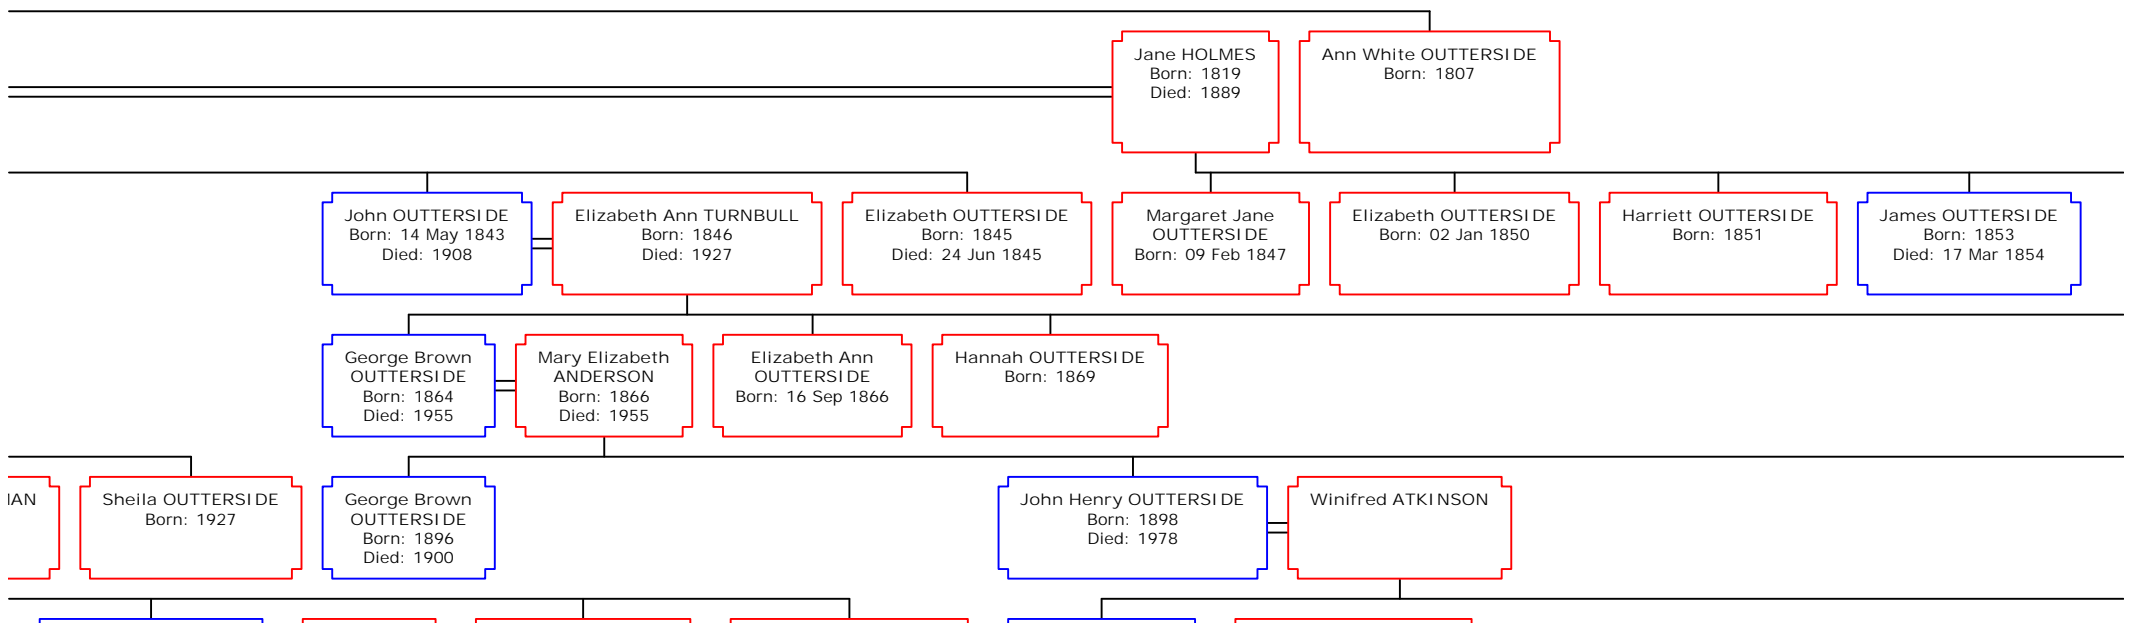

[4] William Edward
OUTTERSIDE
Born: 1891
Died: 1978

Phyllis HINDMARSH
Born: 1891
Died: 1978

[5] Ernest OUTTERSIDE
Born: 1892
Died: 1967

Margaret IONS
Born: 1896
Died: 1952

zabeth
ARSH
1879
1932

All-in-One Tree of Jan

James OUTTERSIDE

Compiled by South Hylton Local History Society from
information kindly supplied by Graham Outterside