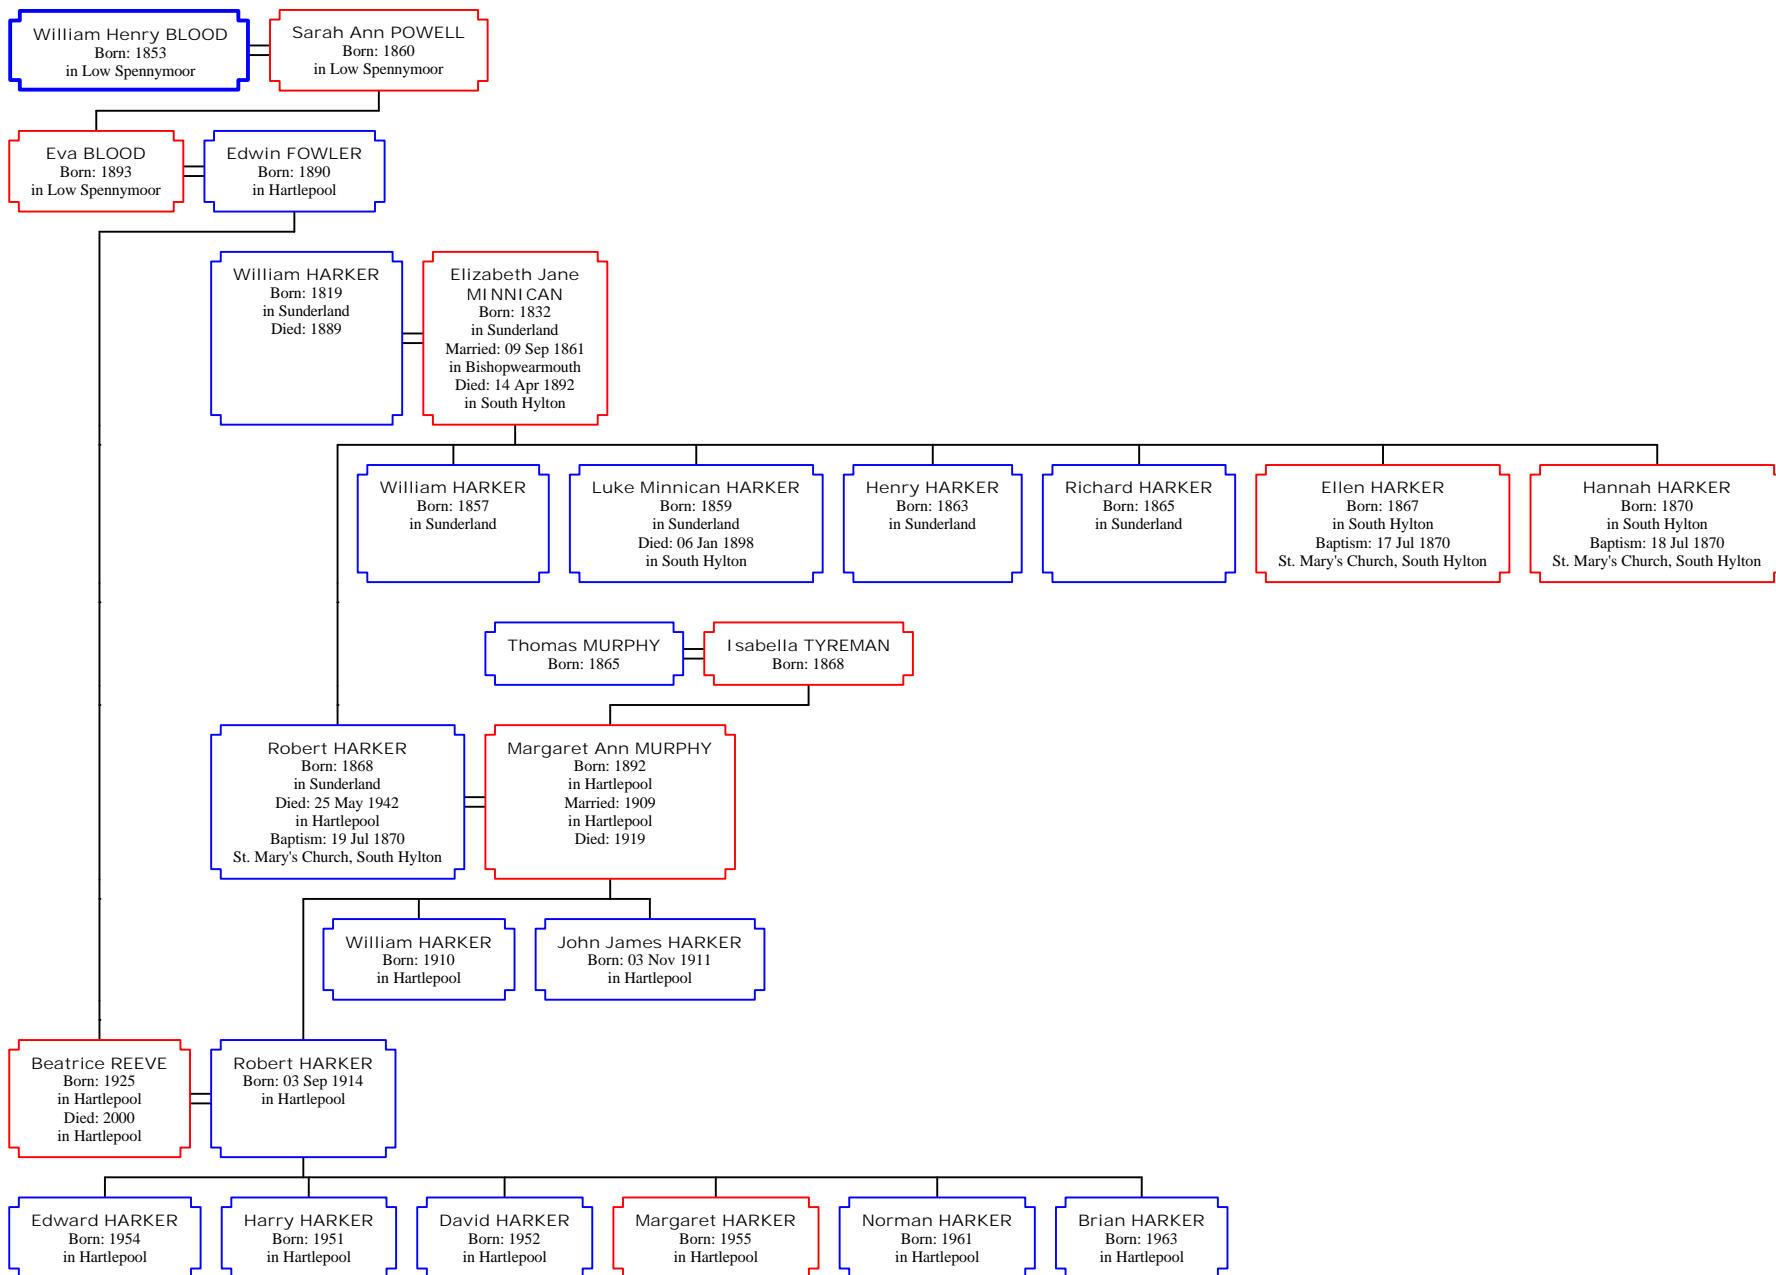

All-in-One Tree of William Henry BLOOD

Compiled by South Hylton Local History Society
from information kindly supplied by Edward Harker.