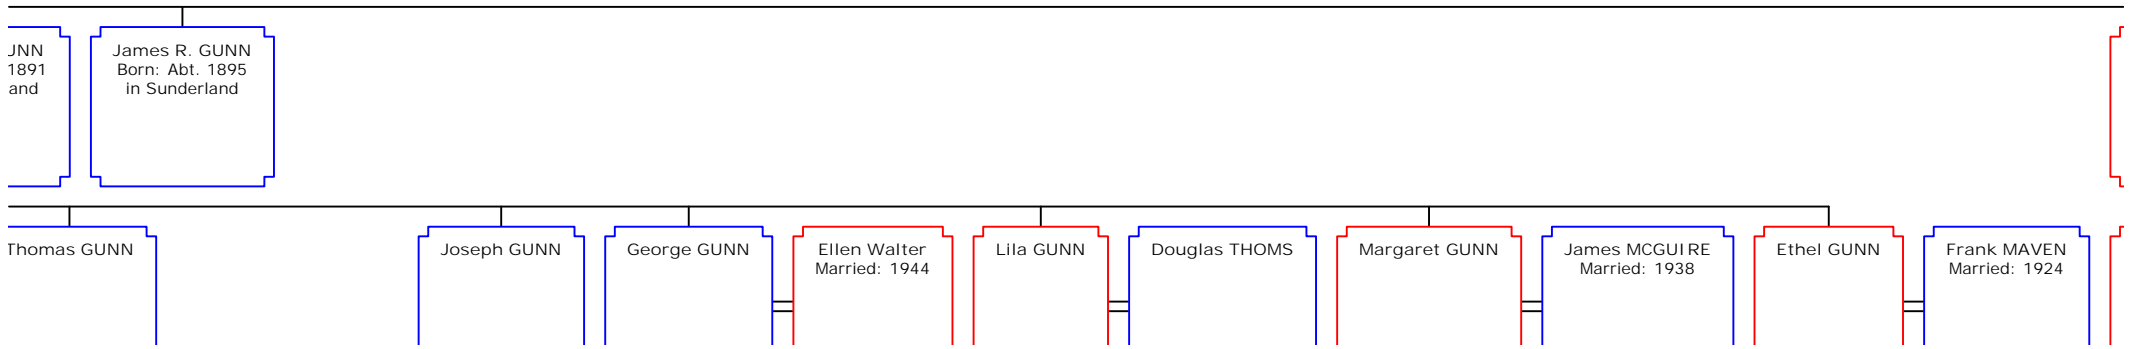

All-in-One Tree of Isaac GUNN

Michael SEDGWICK
Born: Abt. 1828
in West Boldon
Died: Bef. 1901

Elizabeth Thompson
Born: Abt. 1837
in South Hylton

Elizabeth SEDGWICK
Born: Abt. 1860
in South Hylton

George REAY
Married: 31 Aug 1884
in St. Mary's Church, South
Hylton

Margaret SEDGWICK
Born: Abt. 1869
in South Hylton

Jane SEDGWICK
Born: 1876
in South Hylton
Died: Bef. 1883

Ann Isabella SEDGWICK
Born: 1876
in South Hylton

Jane SEDGWICK
Born: 1883
in South Hylton

Sarah Eleanor
SEDGWICK
Born: 1862
in South Hylton

Clara GUNN
Born: 11 Jan 1870
in Weathersfield, ESS
Died: 1937
in Sunderland

Michael SEDGWICK
Born: 09 May 1870
in South Hylton
Died: 1947
in Sunderland

Florence Elizabeth
SEDGWICK
Born: 01 Jun 1894
in 6 Sunnside, South
Hylton
Died: 07 Feb 1974

Joseph G. SEDGWICK
Born: Abt. 1900
in 10 Alma Street, South
Hylton

Robert ? SEDGWICK
Born: 1901
in 10 Alma Street, South
Hylton

Compiled by South Hylton Local History Society
 from information kindly supplied by Eileen MacDonald
 and Michael & Linda Gunn.