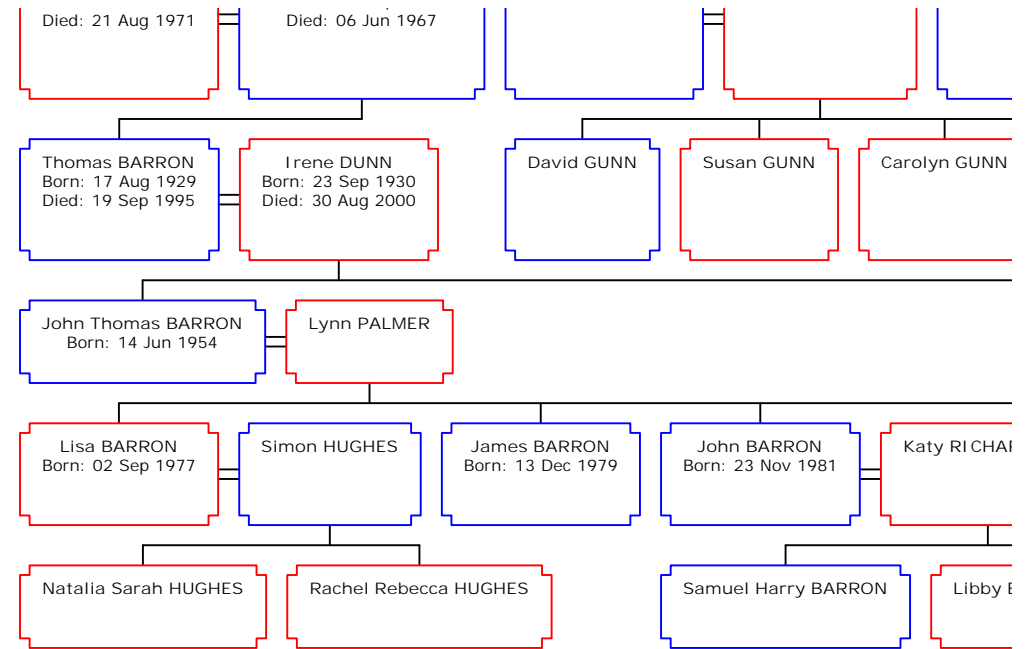

Margaret SEDGWICK
Born: Abt. 1869
in South Hylton

Jane SEDGWICK
Born: 1876
in South Hylton
Died: Bef. 1883

Ann Isabella SEDGWICK
Born: 1876
in South Hylton

Jane SEDGWICK
Born: 1883
in South Hylton

Sarah Eleanor
SEDGWICK
Born: 1862
in South Hylton

Clara GUNN
Born: 11 Jan 1870
in Weathersfield, ESS
Died: 1937
in Sunderland

Michael SEDGWICK
Born: 09 May 1870
in South Hylton
Died: 1947
in Sunderland

Florence Elizabeth
SEDGWICK
Born: 01 Jun 1894
in 6 Sunnside, South
Hylton
Died: 07 Feb 1974

Michael Archibald
SEDGWICK
Born: 1895
in 6 Sunnside, South
Hylton
Died: Bef. 1974

Frederick SEDGWICK
Born: 19 Jan 1898
in 6 Sunnside, South
Hylton

Nora PRATT
Born: 29 Sep 1901
in Southwick, Sunderland
Died: 1991
in 61 Cleveland Road,
Sunderland

Joseph G. SEDGWICK
Born: Abt. 1900
in 10 Alma Street, South
Hylton

Robert ? SEDGWICK
Born: 1901
in 10 Alma Street, South
Hylton

Compiled by South Hylton Local History Society
 from information kindly supplied by Eileen MacDonald
 and Michael & Linda Gunn.