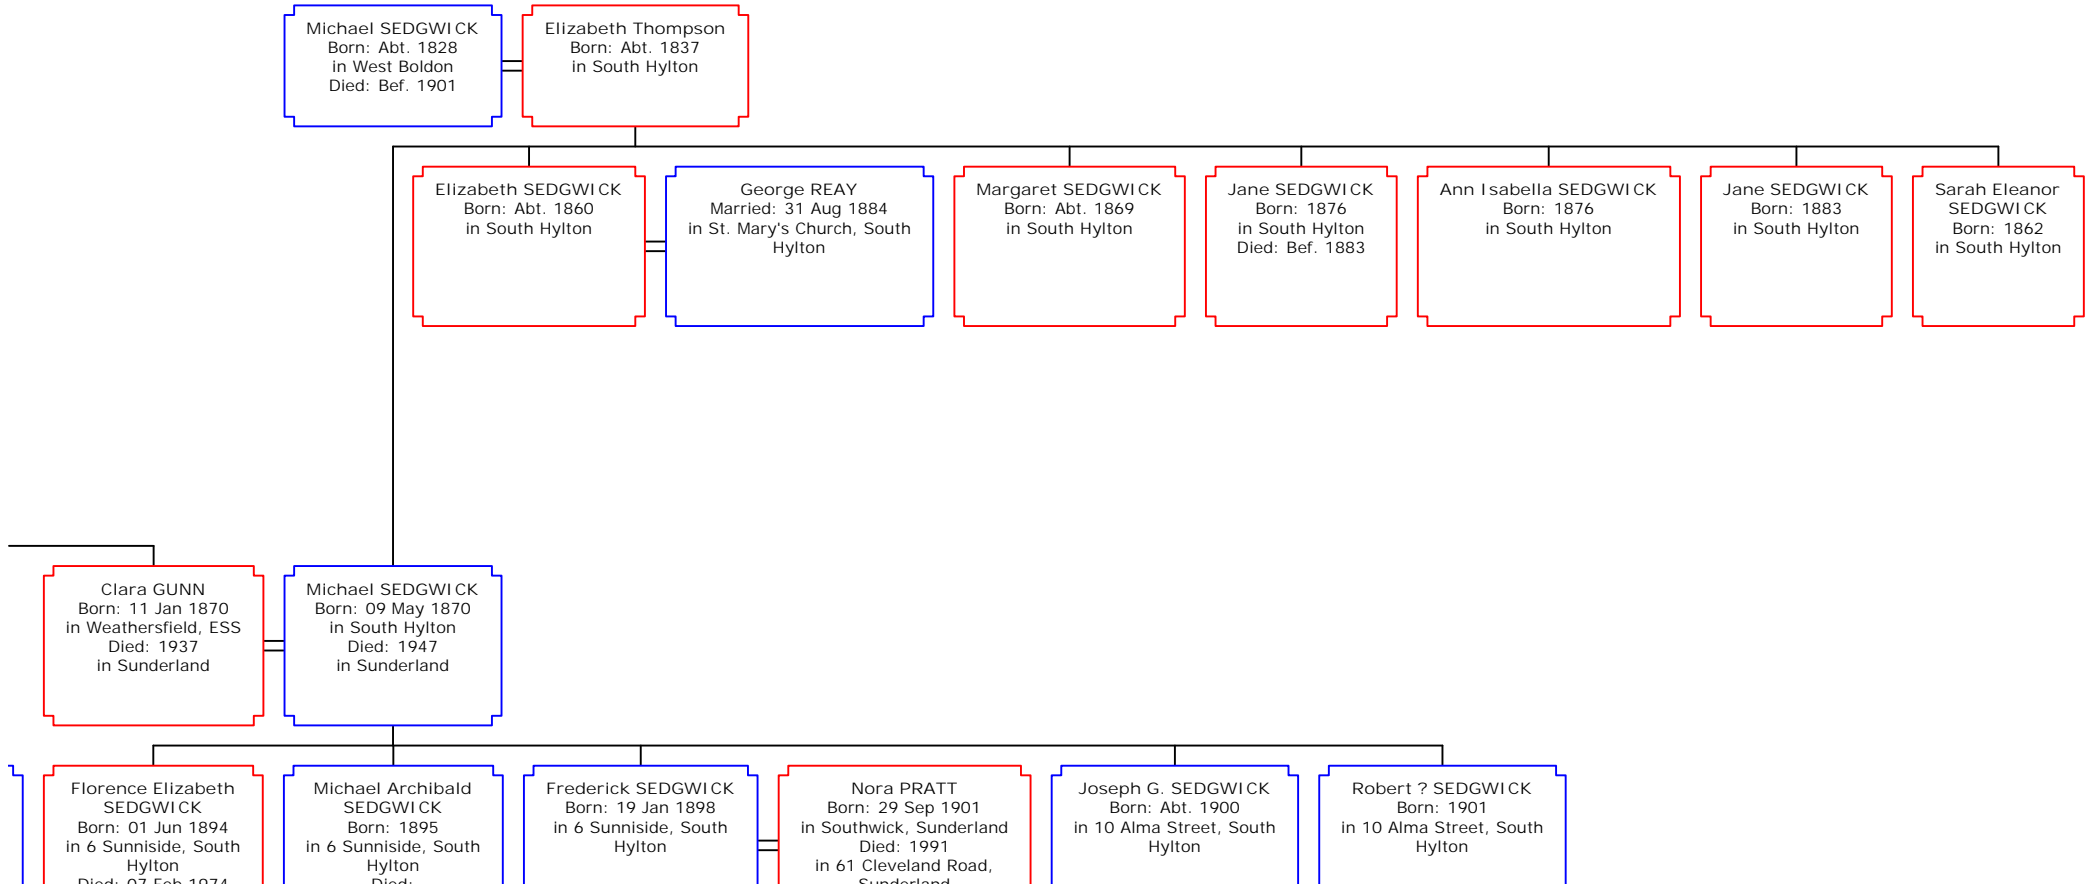

All-in-One Tree of Isaac GUNN

Michael SEDGWICK
Born: Abt. 1828
in West Boldon
Died: Bef. 1901

Elizabeth Thompson
Born: Abt. 1837
in South Hylton

Elizabeth SEDGWICK
Born: Abt. 1860
in South Hylton

George REAY
Married: 31 Aug 1884
in St. Mary's Church, South
Hylton

Margaret SEDGWICK
Born: Abt. 1869
in South Hylton

Jane SEDGWICK
Born: 1876
in South Hylton
Died: Bef. 1883

Ann Isabella SEDGWICK
Born: 1876
in South Hylton

Jane SEDGWICK
Born: 1883
in South Hylton

Sarah Eleanor
SEDGWICK
Born: 1862
in South Hylton

Clara GUNN
Born: 11 Jan 1870
in Weathersfield, ESS
Died: 1937
in Sunderland

Michael SEDGWICK
Born: 09 May 1870
in South Hylton
Died: 1947
in Sunderland

Florence Elizabeth
SEDGWICK
Born: 01 Jun 1894
in 6 Sunnside, South
Hylton
Died: 07 Feb 1974

Joseph G. SEDGWICK
Born: Abt. 1900
in 10 Alma Street, South
Hylton

Robert ? SEDGWICK
Born: 1901
in 10 Alma Street, South
Hylton

Compiled by South Hylton Local History Society
 from information kindly supplied by Eileen MacDonald
 and Michael & Linda Gunn.