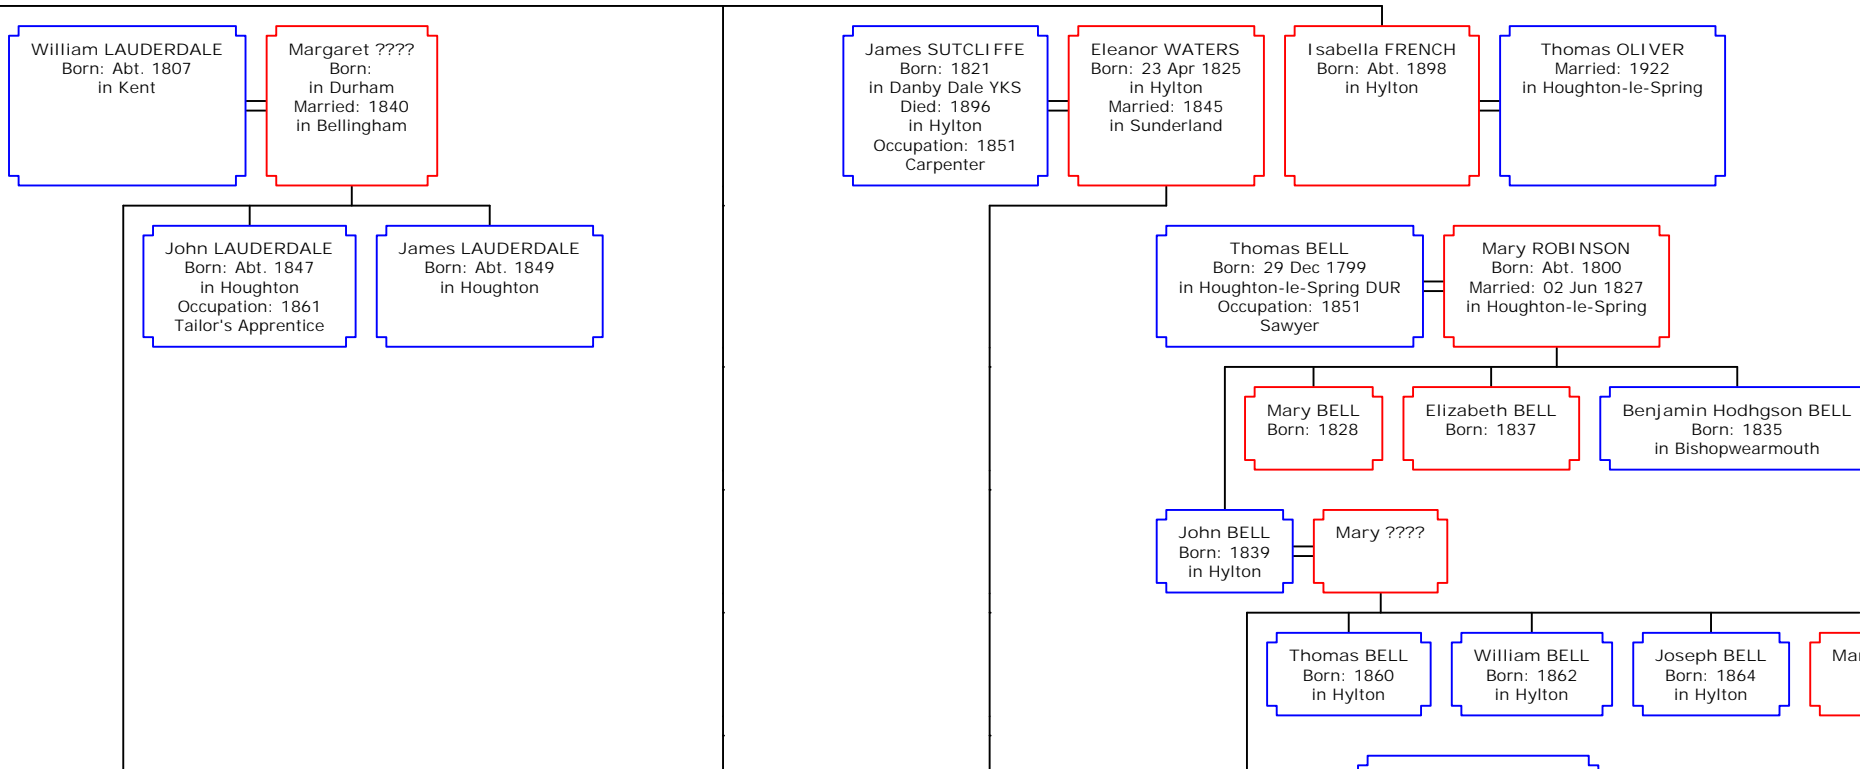

Elizabeth ????
Born: 1835
in Paddington MDX

Sarah FRENCH
Born: 1838
in East Rushton NFK

Maria FRENCH
Born: 1839
in East Rushton NFK

Elizabeth FRENCH
Born: 1840
in East Rushton NFK

John FRENCH
Born: 1842
in East Rushton NFK
Occupation: 1861
Police Constable

Jemima FRENCH
Born: 1845
in East Rushton NFK

Robert FRE
Born: 18
in East Rusht
Occupation:
Police Insp

All-in-One Tree of

æ of John FRENCH

BELL
h

e ????
Abt. 1821
Pelton

Compiled by
South Hylton Local History Society
from data kindly supplied by Alan French
& research by the Society.