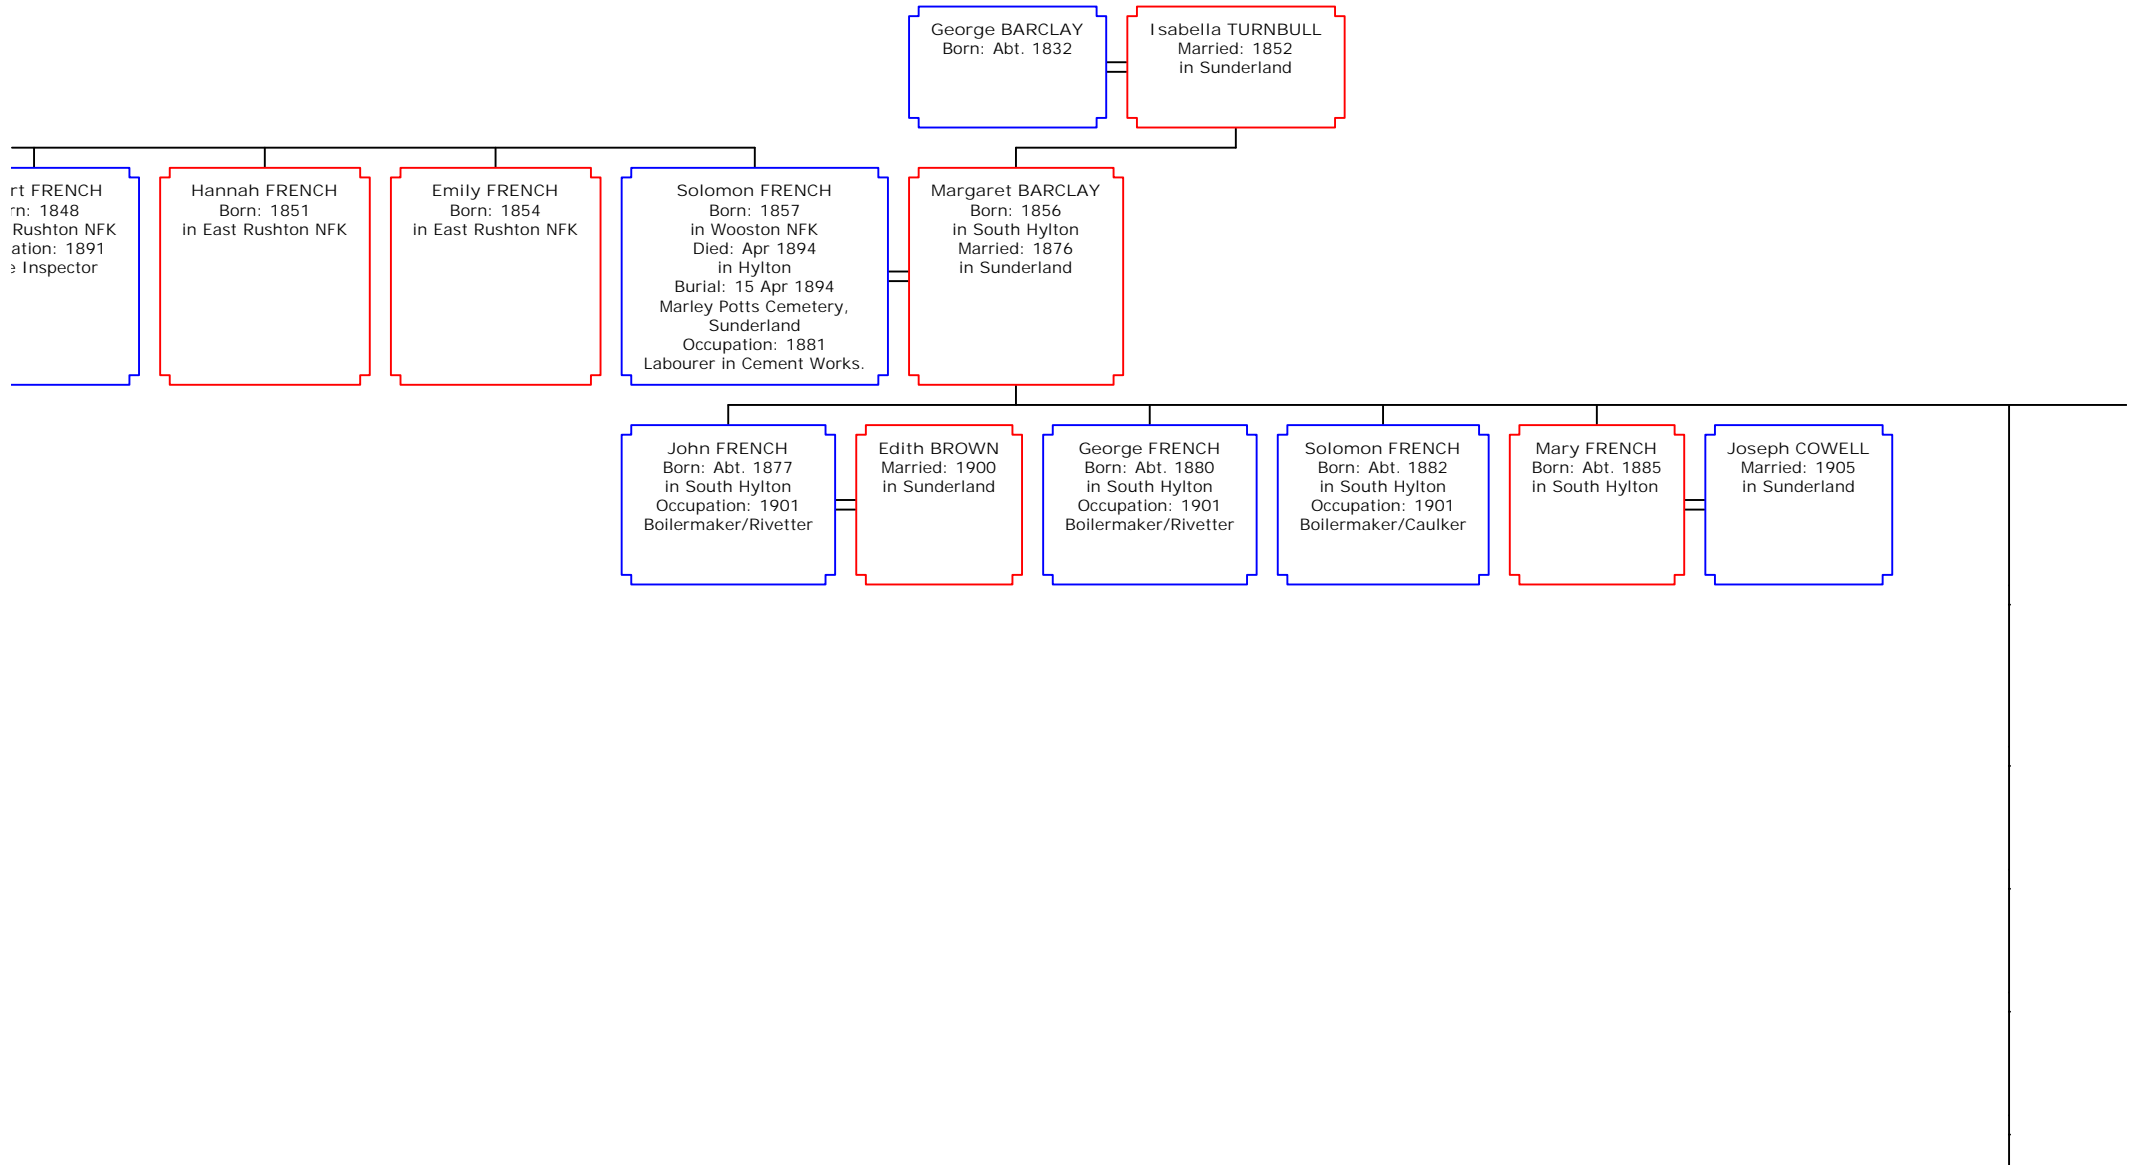

Elizabeth ????
Born: 1835
in Paddington MDX

Sarah FRENCH
Born: 1838
in East Rushton NFK

Maria FRENCH
Born: 1839
in East Rushton NFK

Elizabeth FRENCH
Born: 1840
in East Rushton NFK

John FRENCH
Born: 1842
in East Rushton NFK
Occupation: 1861
Police Constable

Jemima FRENCH
Born: 1845
in East Rushton NFK

Robert FRE
Born: 18
in East Rusht
Occupation:
Police Insp

All-in-One Tree of

æ of John FRENCH

BELL
h

e ????
Abt. 1821
Pelton

Compiled by
South Hylton Local History Society
from data kindly supplied by Alan French
& research by the Society.