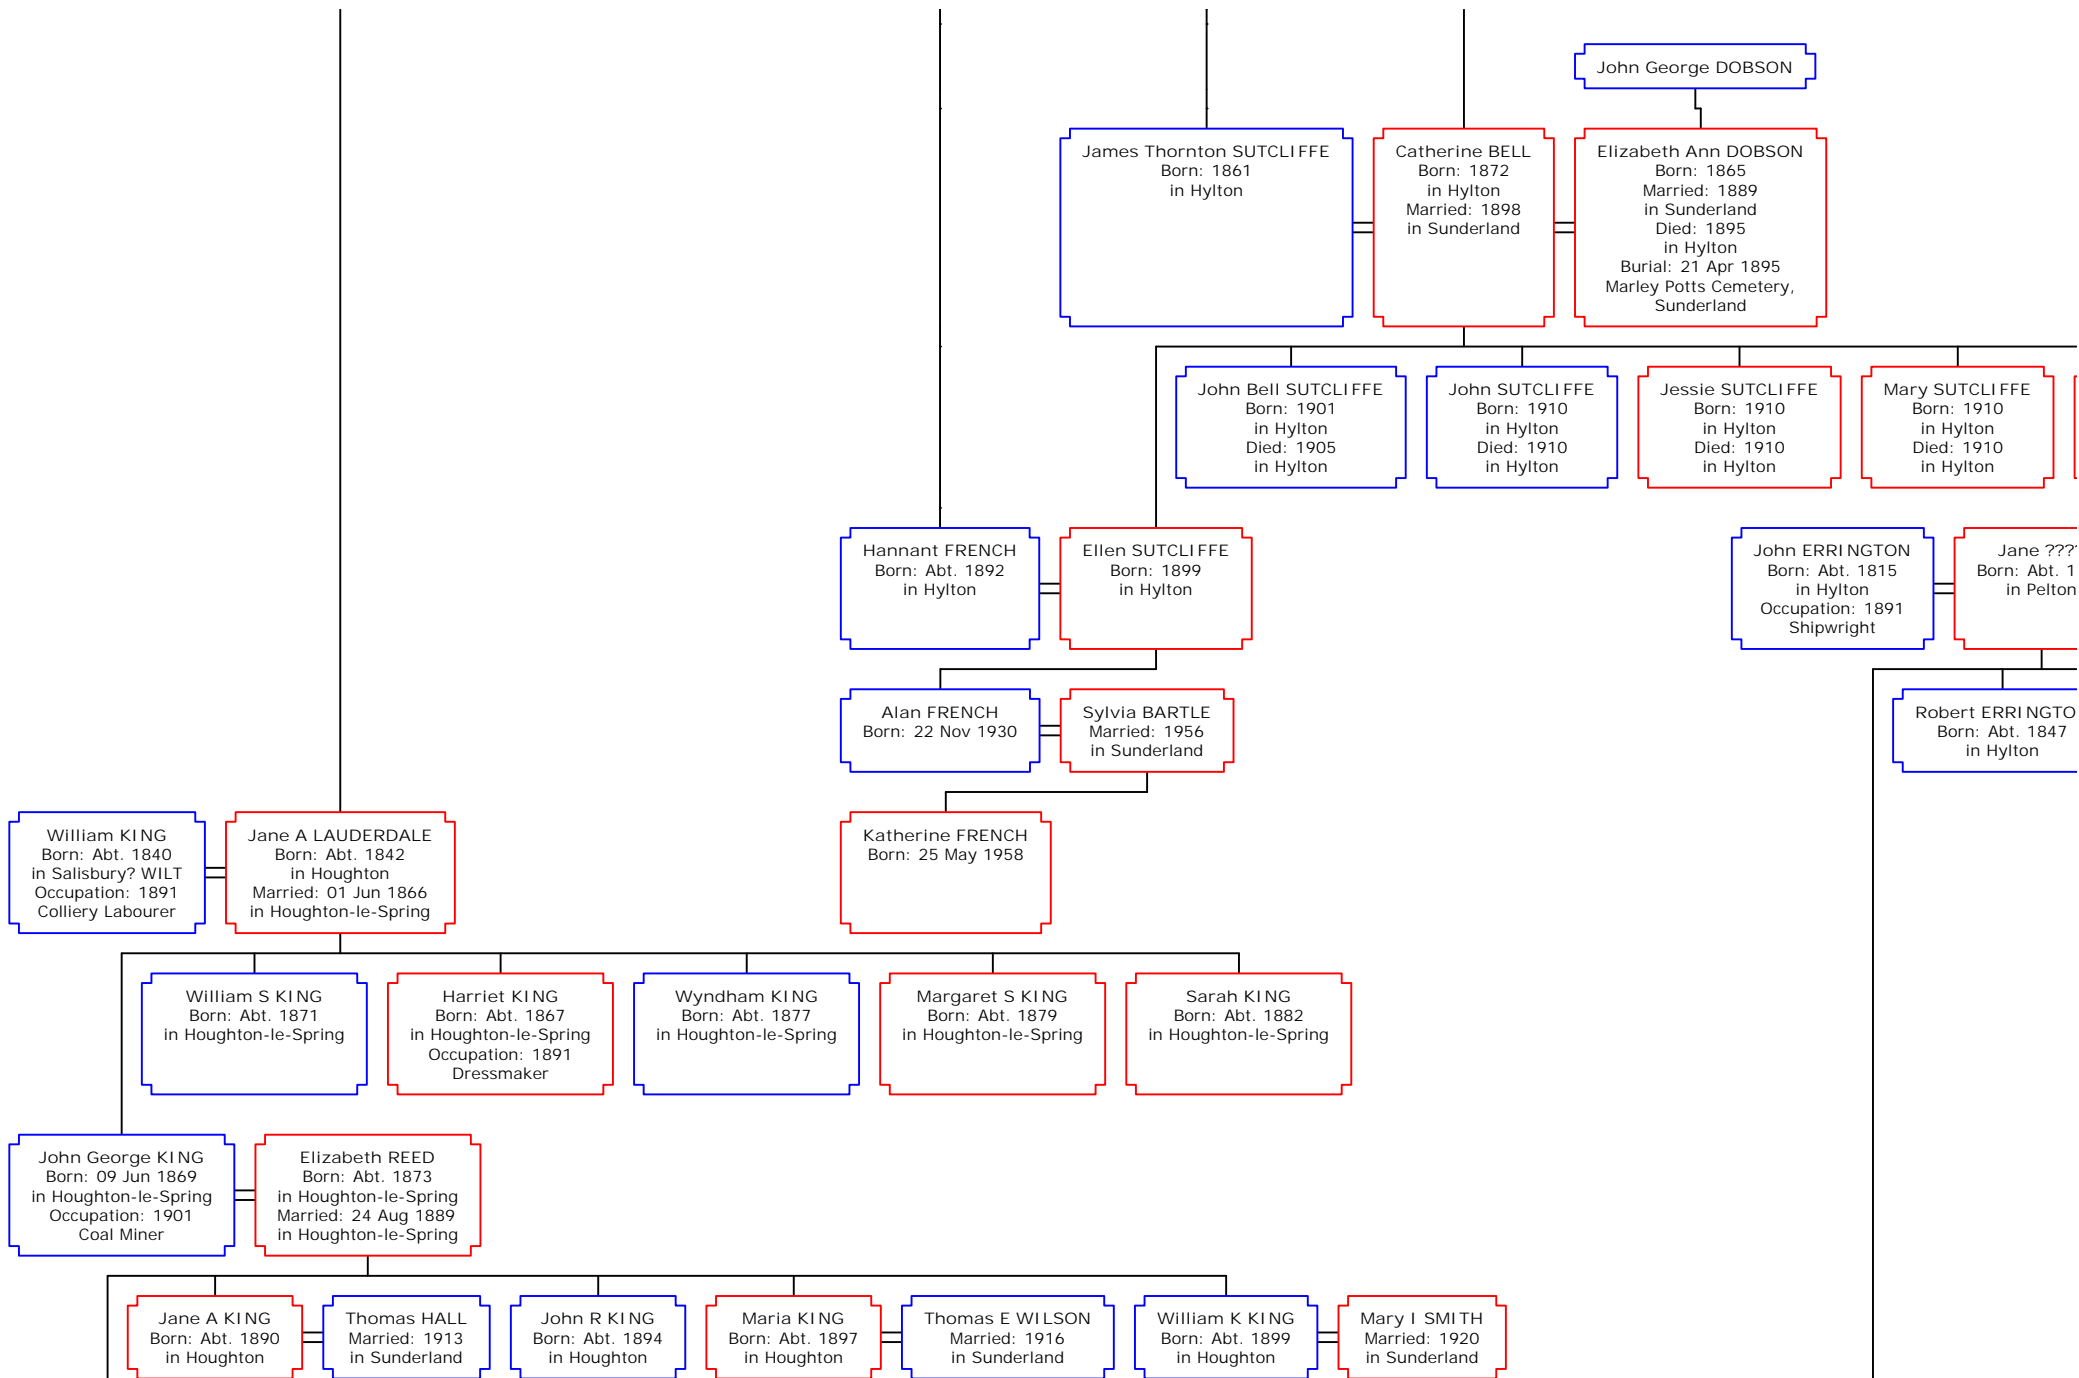

Jemima FRENCH
Born: 1845
in East Rushton NFK

Robert FRE
Born: 18
in East Rusht
Occupation:
Police Insp

All-in-One Tree of

æ of John FRENCH

BELL
h

e ????
Abt. 1821
Pelton

Compiled by
South Hylton Local History Society
from data kindly supplied by Alan French
& research by the Society.