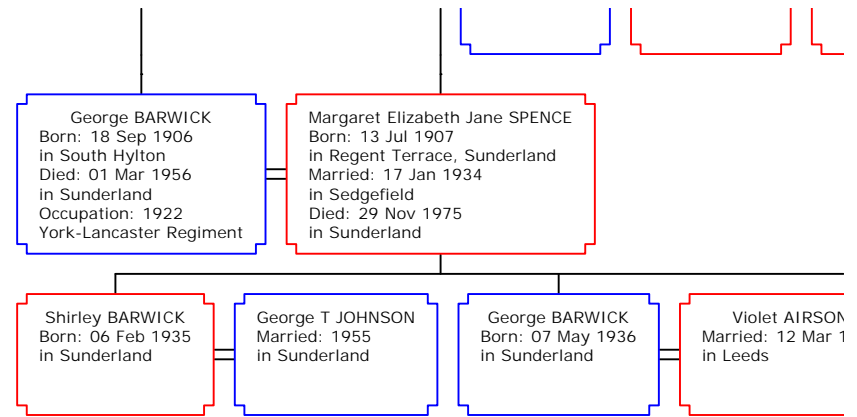

Family Tree of John Joseph Barwick

Compiled by
 South Hylton Local History Society
 from information kindly supplied by Margaret Barwick
 and by Doug Scrafton.

in Somme Died: 1979 Died: 08 Apr 1977 in Trimdon