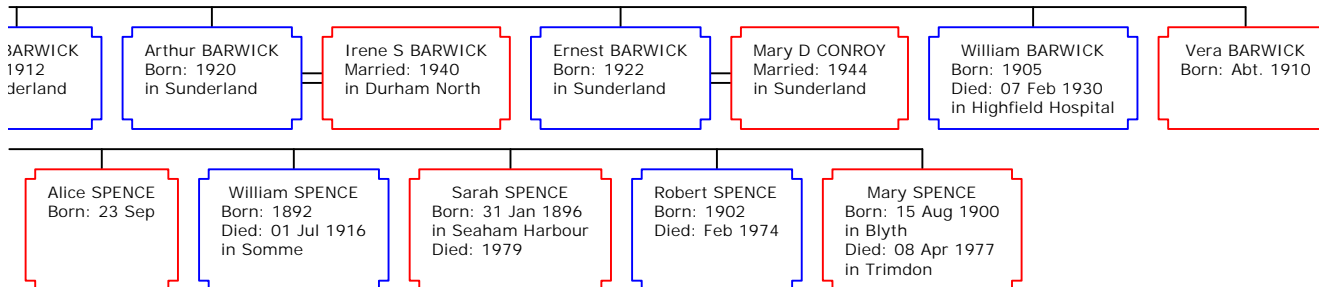

Family Tree of John Joseph Barwick

Compiled by
 South Hylton Local History Society
 from information kindly supplied by Margaret Barwick
 and by Doug Scrafton.

in Somme Died: 1979 Died: 08 Apr 1977 in Trimdon